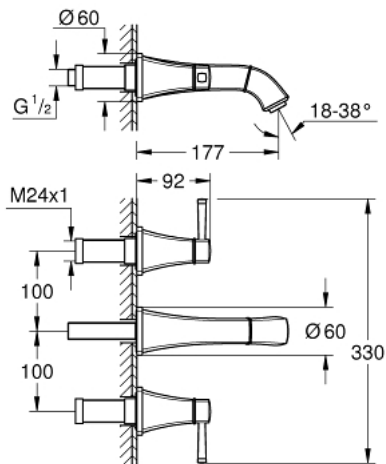

20 622 000 **GRANDERA THREE-HOLE BASIN MIXER 1/2"**
M-SIZE

PRODUCT DESCRIPTION

- Colour: chrome
- wall mounted
- to be used with rough-in set 29 025 002
- without concealed body
- valves hot/cold with ceramic headparts 1/2" - 90°
- GROHE LongLife finish
- GROHE EcoJoy - Less water, perfect flow
- maximum flow rate (at 3 bar): 5 l/min
- GROHE AquaGuide adjustable mousseur
- center distance 200 mm
- projection 177 mm
- min. recommended pressure 1.0 bar

20 622 000 **GRANDERA THREE-HOLE BASIN MIXER 1/2"**
M-SIZE

SPARE PARTS, oktober 2021 – now

- 1: Handle pair (Spare part-nr. 48325000)
- 2: Flow straightener (Spare part-nr. 46837000)
- 3: Extension for spindle (Spare part-nr. 45988000)