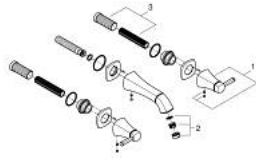

20 622 000 **GRANDERA THREE-HOLE BASIN MIXER 1/2"**
M-SIZE

PRODUCT DESCRIPTION

- Colour: chrome
- wall mounted
- to be used with rough-in set 29 025 002
- without concealed body
- valves hot/cold with ceramic headparts 1/2" - 90°
- GROHE LongLife finish
- GROHE EcoJoy - Less water, perfect flow
- maximum flow rate (at 3 bar): 5 l/min
- GROHE AquaGuide adjustable mousseur
- center distance 200 mm
- projection 177 mm
- min. recommended pressure 1.0 bar

20 622 000 **GRANDERA THREE-HOLE BASIN MIXER 1/2"**
M-SIZE

SPARE PARTS, oktober 2021 – now

- 1: Handle pair (Spare part-nr. 48325000)
- 2: Flow straightener (Spare part-nr. 46837000)
- 3: Extension for spindle (Spare part-nr. 45988000)