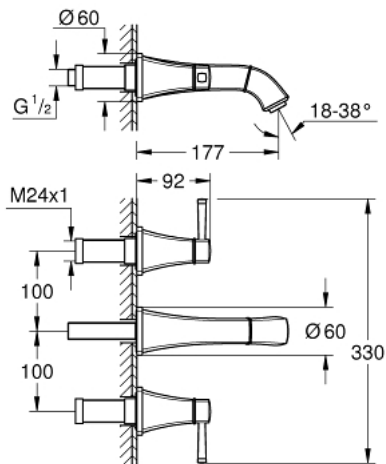

20 622 IG0 GRANDERA THREE-HOLE BASIN MIXER 1/2" M-SIZE

PRODUCT DESCRIPTION

- Colour: chrome/gold
- wall mounted
- to be used with rough-in set 29 025 002
- without concealed body
- valves hot/cold with ceramic headparts 1/2" - 90°
- GROHE LongLife finish
- GROHE EcoJoy - Less water, perfect flow
- maximum flow rate (at 3 bar): 5 l/min
- GROHE AquaGuide adjustable mousseur
- center distance 200 mm
- projection 177 mm
- min. recommended pressure 1.0 bar

20 622 IG0 **GRANDERA THREE-HOLE BASIN MIXER 1/2"**
M-SIZE

SPARE PARTS, oktober 2021 – now

1: Handle pair (Spare part-nr. 48325IG0)

2: Flow straightener (Spare part-nr. 46837G00)

3: Extension for spindle (Spare part-nr. 45988000)