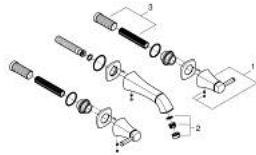

20 622 IG0 GRANDERA THREE-HOLE BASIN MIXER 1/2" M-SIZE

PRODUCT DESCRIPTION

- Colour: chrome/gold
- wall mounted
- to be used with rough-in set 29 025 002
- without concealed body
- valves hot/cold with ceramic headparts 1/2" - 90°
- GROHE LongLife finish
- GROHE EcoJoy - Less water, perfect flow
- maximum flow rate (at 3 bar): 5 l/min
- GROHE AquaGuide adjustable mousseur
- center distance 200 mm
- projection 177 mm
- min. recommended pressure 1.0 bar

20 622 IG0 **GRANDERA THREE-HOLE BASIN MIXER 1/2"**
M-SIZE

SPARE PARTS, oktober 2021 – now

1: Handle pair (Spare part-nr. 48325IG0)

2: Flow straightener (Spare part-nr. 46837G00)

3: Extension for spindle (Spare part-nr. 45988000)