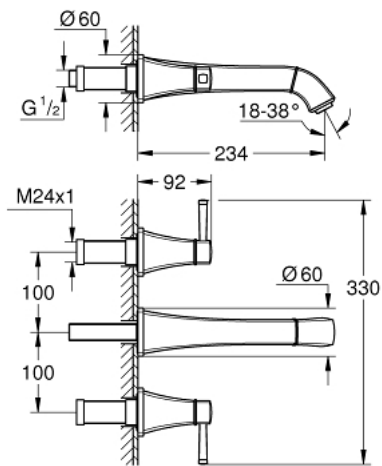

20 623 000 **GRANDERA THREE-HOLE BASIN MIXER 1/2"**
L-SIZE

PRODUCT DESCRIPTION

- Colour: chrome
- wall mounted
- without concealed body
- to be used with rough-in set 29 025 002
- valves hot/cold with ceramic headparts 1/2" - 90°
- GROHE LongLife finish
- GROHE EcoJoy - Less water, perfect flow
- maximum flow rate (at 3 bar): 5 l/min
- GROHE AquaGuide adjustable mousseur
- projection 234 mm
- min. recommended pressure 1.0 bar

20 623 000 **GRANDERA THREE-HOLE BASIN MIXER 1/2"**
L-SIZE

SPARE PARTS, oktober 2021 – now

- 1: Handle pair (Spare part-nr. 48325000)
- 2: Flow straightener (Spare part-nr. 46837000)
- 3: Extension for spindle (Spare part-nr. 45988000)