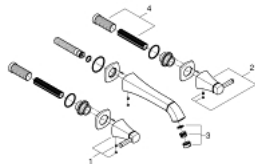

20 623 000 **GRANDERA THREE-HOLE BASIN MIXER 1/2"**
L-SIZE

PRODUCT DESCRIPTION

- Colour: chrome
- wall mounted
- without concealed body
- to be used with rough-in set 29 025 002
- valves hot/cold with ceramic headparts 1/2" - 90°
- GROHE LongLife finish
- GROHE EcoJoy - Less water, perfect flow
- maximum flow rate (at 3 bar): 5 l/min
- GROHE AquaGuide adjustable mousseur
- projection 234 mm
- min. recommended pressure 1.0 bar

20 623 000 **GRANDERA THREE-HOLE BASIN MIXER 1/2"**
L-SIZE

SPARE PARTS, oktober 2021 – now

- 1: Handle pair (Spare part-nr. 48325000)
- 2: Flow straightener (Spare part-nr. 46837000)
- 3: Extension for spindle (Spare part-nr. 45988000)