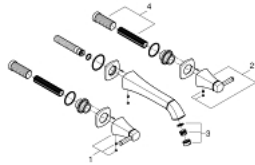

## 20 623 IG0 GRANDERA THREE-HOLE BASIN MIXER 1/2" L-SIZE

### PRODUCT DESCRIPTION

- Colour: chrome/gold
- wall mounted
- without concealed body
- to be used with rough-in set 29 025 002
- valves hot/cold with ceramic headparts 1/2" - 90°
- GROHE LongLife finish
- GROHE EcoJoy - Less water, perfect flow
- maximum flow rate (at 3 bar): 5 l/min
- GROHE AquaGuide adjustable mousseur
- projection 234 mm
- min. recommended pressure 1.0 bar

20 623 IG0 **GRANDERA THREE-HOLE BASIN MIXER 1/2"**  
**L-SIZE**

**SPARE PARTS**, oktober 2021 – now

- 1: Handle pair (Spare part-nr. 48325IG0)
- 2: Flow straightener (Spare part-nr. 46837G00)
- 3: Extension for spindle (Spare part-nr. 45988000)