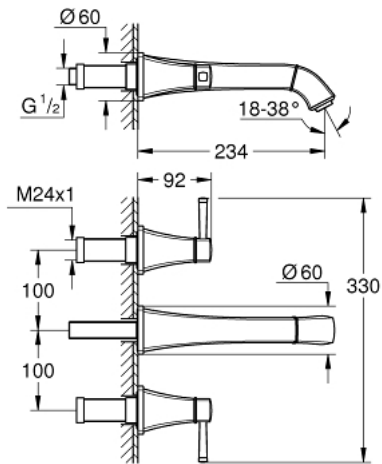

## 20 623 IG0 GRANDERA THREE-HOLE BASIN MIXER 1/2" L-SIZE

### PRODUCT DESCRIPTION

- Colour: chrome/gold
- wall mounted
- without concealed body
- to be used with rough-in set 29 025 002
- valves hot/cold with ceramic headparts 1/2" - 90°
- GROHE LongLife finish
- GROHE EcoJoy - Less water, perfect flow
- maximum flow rate (at 3 bar): 5 l/min
- GROHE AquaGuide adjustable mousseur
- projection 234 mm
- min. recommended pressure 1.0 bar

20 623 IG0 **GRANDERA THREE-HOLE BASIN MIXER 1/2"**  
**L-SIZE**

**SPARE PARTS**, oktober 2021 – now

- 1: Handle pair (Spare part-nr. 48325IG0)
- 2: Flow straightener (Spare part-nr. 46837G00)
- 3: Extension for spindle (Spare part-nr. 45988000)