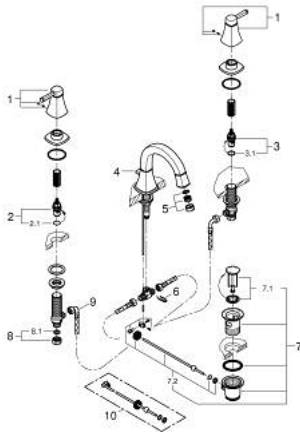

20 624 000 GRANDERA THREE-HOLE BASIN MIXER 1/2" M-SIZE

PRODUCT DESCRIPTION

- Colour: chrome
- valves hot/cold with ceramic headparts 1/2" - 90°
- GROHE LongLife finish
- GROHE EcoJoy - Less water, perfect flow
- maximum flow rate (at 3 bar): 5 l/min
- GROHE AquaGuide adjustable mousseur
- pop-up waste set 1 1/4"
- pressure-proof flexible connection hoses between spout and side valves
- min. recommended pressure 1.0 bar

20 624 000 **GRANDERA THREE-HOLE BASIN MIXER 1/2"**
M-SIZE

SPARE PARTS, oktober 2021 – now

- 1: Handle pair (Spare part-nr. 48325000)
- 2: Ceramic headpart 1/2" (Spare part-nr. 45882000)
- 2.1: O-ring \varnothing 18.2 x \varnothing 1.7 (Spare part-nr. 0392400M)
- 3: Ceramic headpart 1/2" (Spare part-nr. 45883000)
- 3.1: O-ring \varnothing 18.2 x \varnothing 1.7 (Spare part-nr. 0392400M)
- 4: Lift rod (Spare part-nr. 48200000)
- 5: Flow straightener (Spare part-nr. 46837000)
- 6: Fixing clamp (Spare part-nr. 6554100M)
- 7: Waste set 1 1/4" (Spare part-nr. 28910000)
- 7.1: Plug (Spare part-nr. 07182000)
- 7.2: Eccentric rod (Spare part-nr. 07052000)
- 8: Coupling nut 1/2" (Spare part-nr. 1290100M)
- 8.1: Fibre seal \varnothing 18,5 x \varnothing 12 x 2 (Spare part-nr. 0138900M)
- 9: Flexible connection hose (Spare part-nr. 45704000)
- 10: Eccentric rod (Spare part-nr. 07341000)*