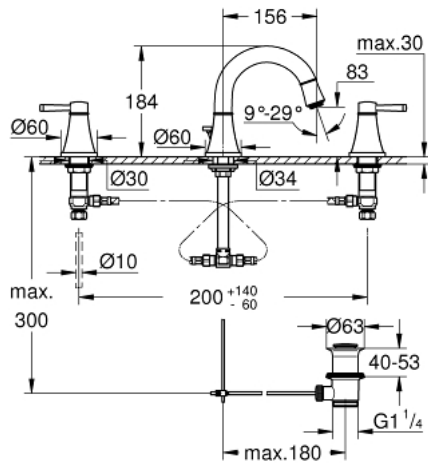

20 624 000 GRANDERA THREE-HOLE BASIN MIXER 1/2" M-SIZE

PRODUCT DESCRIPTION

- Colour: chrome
- valves hot/cold with ceramic headparts 1/2" - 90°
- GROHE LongLife finish
- GROHE EcoJoy - Less water, perfect flow
- maximum flow rate (at 3 bar): 5 l/min
- GROHE AquaGuide adjustable mousseur
- pop-up waste set 1 1/4"
- pressure-proof flexible connection hoses between spout and side valves
- min. recommended pressure 1.0 bar

20 624 000 **GRANDERA THREE-HOLE BASIN MIXER 1/2"**
M-SIZE

SPARE PARTS, oktober 2021 – now

- 1: Handle pair (Spare part-nr. 48325000)
- 2: Ceramic headpart 1/2" (Spare part-nr. 45882000)
- 2.1: O-ring \varnothing 18.2 x \varnothing 1.7 (Spare part-nr. 0392400M)
- 3: Ceramic headpart 1/2" (Spare part-nr. 45883000)
- 3.1: O-ring \varnothing 18.2 x \varnothing 1.7 (Spare part-nr. 0392400M)
- 4: Lift rod (Spare part-nr. 48200000)
- 5: Flow straightener (Spare part-nr. 46837000)
- 6: Fixing clamp (Spare part-nr. 6554100M)
- 7: Waste set 1 1/4" (Spare part-nr. 28910000)
- 7.1: Plug (Spare part-nr. 07182000)
- 7.2: Eccentric rod (Spare part-nr. 07052000)
- 8: Coupling nut 1/2" (Spare part-nr. 1290100M)
- 8.1: Fibre seal \varnothing 18,5 x \varnothing 12 x 2 (Spare part-nr. 0138900M)
- 9: Flexible connection hose (Spare part-nr. 45704000)
- 10: Eccentric rod (Spare part-nr. 07341000)*