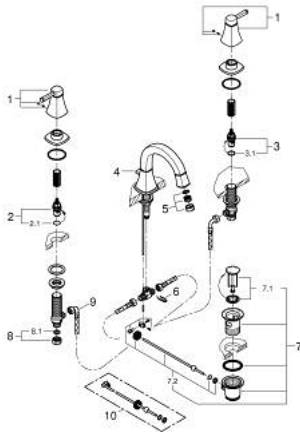

## 20 624 IG0 GRANDERA THREE-HOLE BASIN MIXER 1/2" M-SIZE

### PRODUCT DESCRIPTION

- Colour: chrome/gold
- valves hot/cold with ceramic headparts 1/2" - 90°
- GROHE LongLife finish
- GROHE EcoJoy - Less water, perfect flow
- maximum flow rate (at 3 bar): 5 l/min
- GROHE AquaGuide adjustable mousseur
- pop-up waste set 1 1/4"
- pressure-proof flexible connection hoses between spout and side valves
- min. recommended pressure 1.0 bar

### SPARE PARTS, oktober 2021 – now

- 1: Handle pair (Spare part-nr. 48325IG0)
- 2: Ceramic headpart 1/2" (Spare part-nr. 45882000)
- 2.1: O-ring Ø 18.2 x Ø 1.7 (Spare part-nr. 0392400M)
- 3: Ceramic headpart 1/2" (Spare part-nr. 45883000)
- 3.1: O-ring Ø 18.2 x Ø 1.7 (Spare part-nr. 0392400M)
- 4: Lift rod (Spare part-nr. 48200000)
- 5: Flow straightener (Spare part-nr. 46837G00)
- 6: Fixing clamp (Spare part-nr. 6554100M)
- 7: Waste set 1 1/4" (Spare part-nr. 28910IG0)
- 7.1: Plug (Spare part-nr. 07182G00)
- 7.2: Eccentric rod (Spare part-nr. 07052000)
- 8: Coupling nut 1/2" (Spare part-nr. 1290100M)
- 8.1: Fibre seal Ø 18,5 x Ø 12 x 2 (Spare part-nr. 0138900M)
- 9: Flexible connection hose (Spare part-nr. 45704000)
- 10: Eccentric rod (Spare part-nr. 07341000)\*