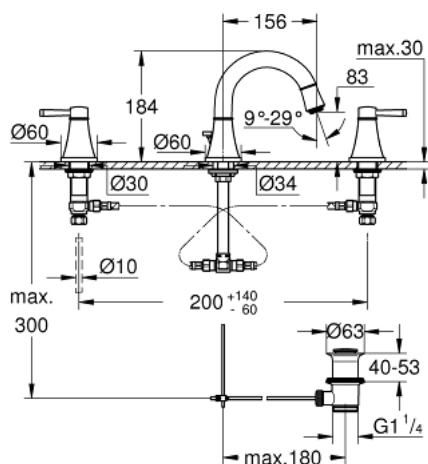

## 20 624 IG0 GRANDERA THREE-HOLE BASIN MIXER 1/2" M-SIZE

### PRODUCT DESCRIPTION

- Colour: chrome/gold
- valves hot/cold with ceramic headparts 1/2" - 90°
- GROHE LongLife finish
- GROHE EcoJoy - Less water, perfect flow
- maximum flow rate (at 3 bar): 5 l/min
- GROHE AquaGuide adjustable mousseur
- pop-up waste set 1 1/4"
- pressure-proof flexible connection hoses between spout and side valves
- min. recommended pressure 1.0 bar

### SPARE PARTS, oktober 2021 – now

- 1: Handle pair (Spare part-nr. 48325IG0)
- 2: Ceramic headpart 1/2" (Spare part-nr. 45882000)
- 2.1: O-ring Ø 18.2 x Ø 1.7 (Spare part-nr. 0392400M)
- 3: Ceramic headpart 1/2" (Spare part-nr. 45883000)
- 3.1: O-ring Ø 18.2 x Ø 1.7 (Spare part-nr. 0392400M)
- 4: Lift rod (Spare part-nr. 48200000)
- 5: Flow straightener (Spare part-nr. 46837G00)
- 6: Fixing clamp (Spare part-nr. 6554100M)
- 7: Waste set 1 1/4" (Spare part-nr. 28910IG0)
- 7.1: Plug (Spare part-nr. 07182G00)
- 7.2: Eccentric rod (Spare part-nr. 07052000)
- 8: Coupling nut 1/2" (Spare part-nr. 1290100M)
- 8.1: Fibre seal Ø 18,5 x Ø 12 x 2 (Spare part-nr. 0138900M)
- 9: Flexible connection hose (Spare part-nr. 45704000)
- 10: Eccentric rod (Spare part-nr. 07341000)\*