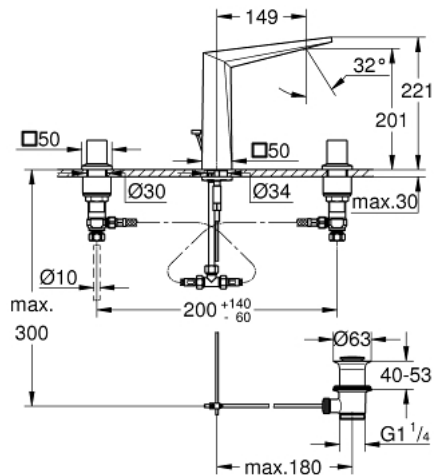

## 20 627 000 ALLURE BRILLIANT THREE-HOLE BASIN MIXER 1/2" L-SIZE

### PRODUCT DESCRIPTION

- Colour: chrome
- ceramic headparts 1/2", 90°
- GROHE LongLife finish
- GROHE EcoJoy - Less water, perfect flow
- maximum flow rate (at 3 bar): 5 l/min
- spout with integrated mousseur
- pop-up waste set 1 1/4"
- pressure-proof flexible connection hoses between spout and side valves
- min. recommended pressure 1.0 bar

### SPARE PARTS, oktober 2021 – now

- 1: Handle pair (Spare part-nr. 48320000)
- 2: Ceramic headpart 1/2" (Spare part-nr. 45882000)
- 2.1: O-ring Ø 18.2 x Ø 1.7 (Spare part-nr. 0392400M)
- 3: Ceramic headpart 1/2" (Spare part-nr. 45883000)
- 3.1: O-ring Ø 18.2 x Ø 1.7 (Spare part-nr. 0392400M)
- 4: Pop-up rod (Spare part-nr. 46787000)
- 5: Race (Spare part-nr. 46794000)
- 6: Shank mounting kit (Spare part-nr. 46671000)
- 7: Compression union 3/8" (Spare part-nr. 12914000)
- 7.1: Seal (Spare part-nr. 45279000)
- 8: Coupling nut 1/2" (Spare part-nr. 1290100M)
- 8.1: Fibre seal Ø 18,5 x Ø 12 x 2 (Spare part-nr. 0138900M)
- 9: Waste set 1 1/4" (Spare part-nr. 28910000)
- 9.1: Plug (Spare part-nr. 07182000)
- 9.2: Eccentric rod (Spare part-nr. 07052000)
- 10: Flexible connection hose (Spare part-nr. 45704000)
- 11: Mounting wrench (Spare part-nr. 19017000)\*
- 12: Eccentric rod (Spare part-nr. 07341000)\*
- 13: Coupling nut 1/2" x 14.5 mm (Spare part-nr. 1290200M)\*