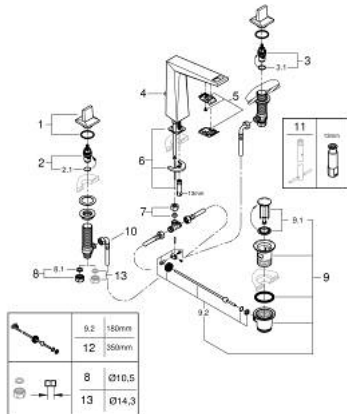

## 20 627 000 ALLURE BRILLIANT THREE-HOLE BASIN MIXER 1/2" L-SIZE

### PRODUCT DESCRIPTION

- Colour: chrome
- ceramic headparts 1/2", 90°
- GROHE LongLife finish
- GROHE EcoJoy - Less water, perfect flow
- maximum flow rate (at 3 bar): 5 l/min
- spout with integrated mousseur
- pop-up waste set 1 1/4"
- pressure-proof flexible connection hoses between spout and side valves
- min. recommended pressure 1.0 bar

### SPARE PARTS, oktober 2021 – now

- 1: Handle pair (Spare part-nr. 48320000)
- 2: Ceramic headpart 1/2" (Spare part-nr. 45882000)
- 2.1: O-ring Ø 18.2 x Ø 1.7 (Spare part-nr. 0392400M)
- 3: Ceramic headpart 1/2" (Spare part-nr. 45883000)
- 3.1: O-ring Ø 18.2 x Ø 1.7 (Spare part-nr. 0392400M)
- 4: Pop-up rod (Spare part-nr. 46787000)
- 5: Race (Spare part-nr. 46794000)
- 6: Shank mounting kit (Spare part-nr. 46671000)
- 7: Compression union 3/8" (Spare part-nr. 12914000)
- 7.1: Seal (Spare part-nr. 45279000)
- 8: Coupling nut 1/2" (Spare part-nr. 1290100M)
- 8.1: Fibre seal Ø 18,5 x Ø 12 x 2 (Spare part-nr. 0138900M)
- 9: Waste set 1 1/4" (Spare part-nr. 28910000)
- 9.1: Plug (Spare part-nr. 07182000)
- 9.2: Eccentric rod (Spare part-nr. 07052000)
- 10: Flexible connection hose (Spare part-nr. 45704000)
- 11: Mounting wrench (Spare part-nr. 19017000)\*
- 12: Eccentric rod (Spare part-nr. 07341000)\*
- 13: Coupling nut 1/2" x 14.5 mm (Spare part-nr. 1290200M)\*