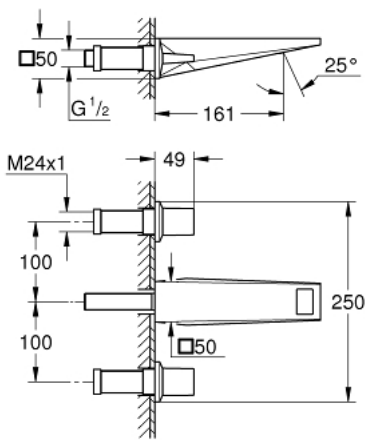

20 628 000 **ALLURE BRILLIANT THREE-HOLE BASIN MIXER 1/2"**
M-SIZE

PRODUCT DESCRIPTION

- Colour: chrome
- wall mounted
- without concealed body
- to be used with rough-in set 29 025 002
- valves hot/cold with ceramic headparts 1/2" - 90°
- GROHE LongLife finish
- GROHE EcoJoy - Less water, perfect flow
- maximum flow rate (at 3 bar): 5 l/min
- spout with integrated mousseur
- center distance 200 mm
- projection 161 mm
- min. recommended pressure 1.0 bar

20 628 000 **ALLURE BRILLIANT THREE-HOLE BASIN MIXER 1/2"**
M-SIZE

SPARE PARTS, oktober 2021 – now

- 1: Handle pair (Spare part-nr. 48326000)
- 2: Extension for spindle (Spare part-nr. 45988000)
- 3: Race (Spare part-nr. 46794000)