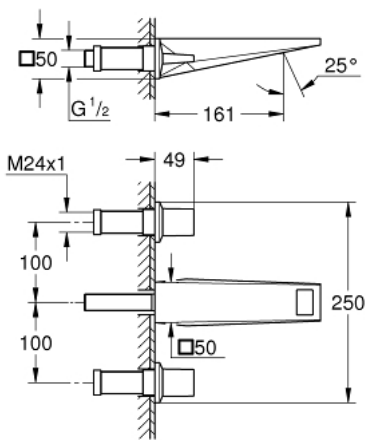

20 628 AL0 ALLURE BRILLIANT THREE-HOLE BASIN MIXER 1/2" M-SIZE

PRODUCT DESCRIPTION

- Colour: brushed hard graphite
- wall mounted
- without concealed body
- to be used with rough-in set 29 025 002
- valves hot/cold with ceramic headparts 1/2" - 90°
- GROHE LongLife finish
- GROHE EcoJoy - Less water, perfect flow
- maximum flow rate (at 3 bar): 5 l/min
- spout with integrated mousseur
- center distance 200 mm
- projection 161 mm
- min. recommended pressure 1.0 bar

20 628 AL0 **ALLURE BRILLIANT THREE-HOLE BASIN MIXER 1/2"**
M-SIZE

SPARE PARTS, oktober 2021 – now

- 1: Handle pair (Spare part-nr. 48326AL0)
- 2: Extension for spindle (Spare part-nr. 45988000)
- 3: Race (Spare part-nr. 46794AL0)