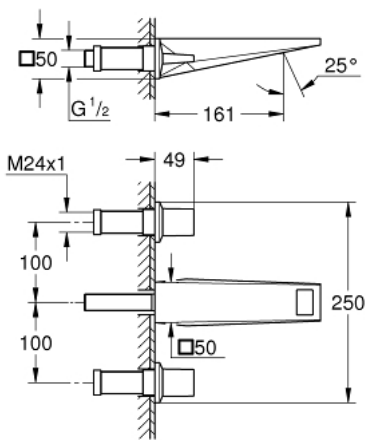

20 628 AL0 ALLURE BRILLIANT THREE-HOLE BASIN MIXER 1/2" M-SIZE

PRODUCT DESCRIPTION

- Colour: brushed hard graphite
- wall mounted
- without concealed body
- to be used with rough-in set 29 025 002
- valves hot/cold with ceramic headparts 1/2" - 90°
- GROHE LongLife finish
- AquaCalibrator
- maximum flow rate (at 3 bar): 5 l/min
- spout with integrated mousseur
- center distance 200 mm
- projection 161 mm
- min. recommended pressure 1.0 bar

20 628 AL0 **ALLURE BRILLIANT THREE-HOLE BASIN MIXER 1/2"**
M-SIZE

SPARE PARTS, oktober 2021 – now

- 1: Handle pair (Spare part-nr. 48326AL0)
- 2: Extension for spindle (Spare part-nr. 45988000)
- 3: Race (Spare part-nr. 46794AL0)