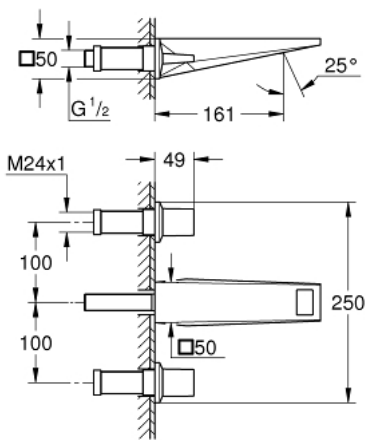

## 20 628 DC0 ALLURE BRILLIANT THREE-HOLE BASIN MIXER 1/2" M-SIZE

### PRODUCT DESCRIPTION

- Colour: supersteel
- wall mounted
- without concealed body
- to be used with rough-in set 29 025 002
- valves hot/cold with ceramic headparts 1/2" - 90°
- GROHE LongLife finish
- GROHE EcoJoy - Less water, perfect flow
- maximum flow rate (at 3 bar): 5 l/min
- spout with integrated mousseur
- center distance 200 mm
- projection 161 mm
- min. recommended pressure 1.0 bar

20 628 DC0 **ALLURE BRILLIANT THREE-HOLE BASIN MIXER 1/2"**  
**M-SIZE**

**SPARE PARTS**, oktober 2021 – now

- 1: Handle pair (Spare part-nr. 48326DC0)
- 2: Extension for spindle (Spare part-nr. 45988000)
- 3: Race (Spare part-nr. 46794DC0)