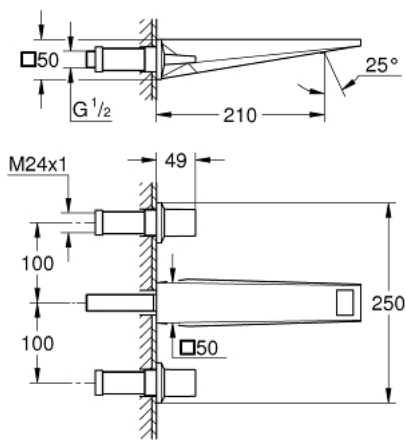

20 629 000 **ALLURE BRILLIANT THREE-HOLE BASIN MIXER 1/2"**  
**L-SIZE**

**PRODUCT DESCRIPTION**

- Colour: chrome
- wall mounted
- without concealed body
- to be used with rough-in set 29 025 002
- valves hot/cold with ceramic headparts 1/2" - 90°
- GROHE LongLife finish
- GROHE EcoJoy - Less water, perfect flow
- maximum flow rate (at 3 bar): 5 l/min
- spout with integrated mousseur
- center distance 200 mm
- projection 210 mm
- min. recommended pressure 1.0 bar

20 629 000 **ALLURE BRILLIANT THREE-HOLE BASIN MIXER 1/2"**  
**L-SIZE**

**SPARE PARTS**, oktober 2021 – now

- 1: Handle pair (Spare part-nr. 48326000)
- 2: Extension for spindle (Spare part-nr. 45988000)
- 3: Race (Spare part-nr. 46794000)