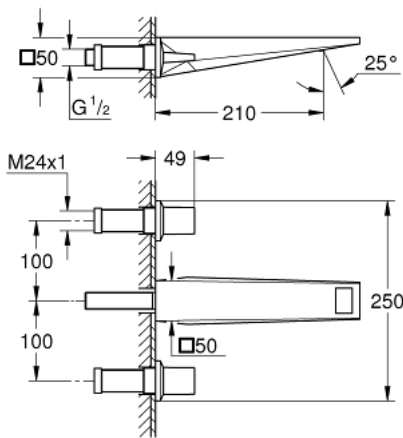

20 629 000 **ALLURE BRILLIANT THREE-HOLE BASIN MIXER 1/2"**
L-SIZE

PRODUCT DESCRIPTION

- Colour: chrome
- wall mounted
- without concealed body
- to be used with rough-in set 29 025 002
- valves hot/cold with ceramic headparts 1/2" - 90°
- GROHE LongLife finish
- AquaCalibrator
- maximum flow rate (at 3 bar): 5 l/min
- spout with integrated mousseur
- center distance 200 mm
- projection 210 mm
- min. recommended pressure 1.0 bar

20 629 000 **ALLURE BRILLIANT THREE-HOLE BASIN MIXER 1/2"**
L-SIZE

SPARE PARTS, oktober 2021 – now

- 1: Handle pair (Spare part-nr. 48326000)
- 2: Extension for spindle (Spare part-nr. 45988000)
- 3: Race (Spare part-nr. 46794000)