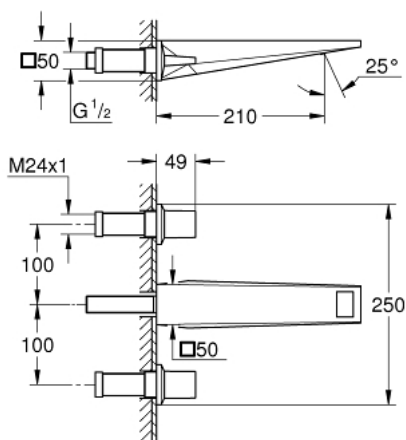

20 629 AL0 ALLURE BRILLIANT THREE-HOLE BASIN MIXER 1/2" L-SIZE

PRODUCT DESCRIPTION

- Colour: brushed hard graphite
- wall mounted
- without concealed body
- to be used with rough-in set 29 025 002
- valves hot/cold with ceramic headparts 1/2" - 90°
- GROHE LongLife finish
- GROHE EcoJoy - Less water, perfect flow
- maximum flow rate (at 3 bar): 5 l/min
- spout with integrated mousseur
- center distance 200 mm
- projection 210 mm
- min. recommended pressure 1.0 bar

20 629 AL0 **ALLURE BRILLIANT THREE-HOLE BASIN MIXER 1/2"**
L-SIZE

SPARE PARTS, oktober 2021 – now

- 1: Handle pair (Spare part-nr. 48326AL0)
- 2: Extension for spindle (Spare part-nr. 45988000)
- 3: Race (Spare part-nr. 46794AL0)