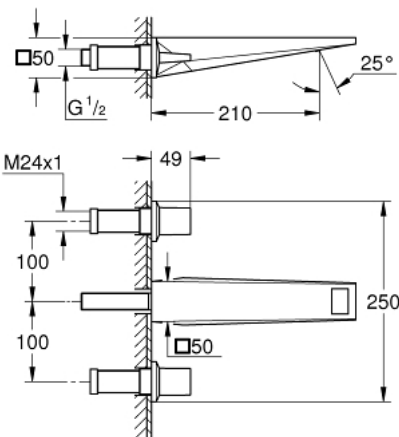

20 629 DC0 **ALLURE BRILLIANT THREE-HOLE BASIN MIXER 1/2"**  
**L-SIZE**

**PRODUCT DESCRIPTION**

- Colour: supersteel
- wall mounted
- without concealed body
- to be used with rough-in set 29 025 002
- valves hot/cold with ceramic headparts 1/2" - 90°
- GROHE LongLife finish
- GROHE EcoJoy - Less water, perfect flow
- maximum flow rate (at 3 bar): 5 l/min
- spout with integrated mousseur
- center distance 200 mm
- projection 210 mm
- min. recommended pressure 1.0 bar

20 629 DC0 **ALLURE BRILLIANT THREE-HOLE BASIN MIXER 1/2"**  
**L-SIZE**

**SPARE PARTS**, oktober 2021 – now

- 1: Handle pair (Spare part-nr. 48326DC0)
- 2: Extension for spindle (Spare part-nr. 45988000)
- 3: Race (Spare part-nr. 46794DC0)