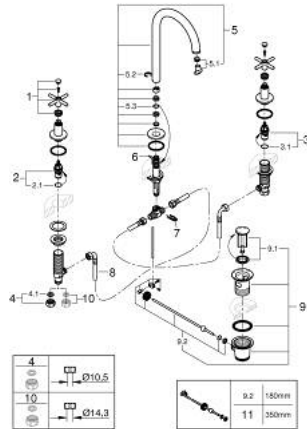

20 643 000 ATRIO THREE-HOLE BASIN MIXER 1/2" L-SIZE

PRODUCT DESCRIPTION

- Colour: chrome
- ceramic headparts 1/2", 90°
- GROHE LongLife finish
- GROHE EcoJoy - Less water, perfect flow
- maximum flow rate (at 3 bar): 5 l/min
- swivel tubular spout with mousseur and stop limiter
- adjustable swivel area 0° / 150° / 360°
- pop-up waste set 1 1/4"
- pressure-proof flexible connection hoses between spout and side valves
- with cross handles
- Two different sets of caps included. One set with "H" and "C" marking, one set without marking.

20 643 000 ATRIO THREE-HOLE BASIN MIXER 1/2" L-SIZE

SPARE PARTS, oktober 2021 – now

- 1: Cross handles (Spare part-nr. 14215000)
- 2: Ceramic headpart 1/2" (Spare part-nr. 45882000)
- 2.1: O-ring Ø 18.2 x Ø 1.7 (Spare part-nr. 0392400M)
- 3: Ceramic headpart 1/2" (Spare part-nr. 45883000)
- 3.1: O-ring Ø 18.2 x Ø 1.7 (Spare part-nr. 0392400M)
- 4: Coupling nut 1/2" (Spare part-nr. 1290100M)
- 4.1: Fibre seal Ø 18,5 x Ø 12 x 2 (Spare part-nr. 0138900M)
- 5: Spout (Spare part-nr. 1012980000)
- 5.1: Laminar flow straightener (Spare part-nr. 48408000)
- 5.2: Safety ring (Spare part-nr. 4826600M)
- 5.3: Sealing washer (Spare part-nr. 0128500M)
- 6: Pop-up rod (Spare part-nr. 65196000)
- 7: Fixing clamp (Spare part-nr. 6554100M)
- 8: Flexible connection hose (Spare part-nr. 45704000)
- 9: Waste set 1 1/4" (Spare part-nr. 28910000)
- 9.1: Plug (Spare part-nr. 07182000)
- 9.2: Eccentric rod (Spare part-nr. 07052000)
- 10: Coupling nut 1/2" x 14.5 mm (Spare part-nr. 1290200M)*
- 11: Eccentric rod (Spare part-nr. 07341000)*