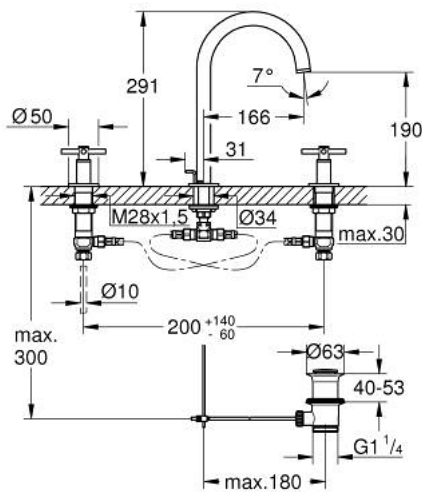

20 643 000 ATRIO THREE-HOLE BASIN MIXER 1/2" L-SIZE

PRODUCT DESCRIPTION

- Colour: chrome
- ceramic headparts 1/2", 90°
- GROHE LongLife finish
- GROHE EcoJoy - Less water, perfect flow
- maximum flow rate (at 3 bar): 5 l/min
- swivel tubular spout with mousseur and stop limiter
- adjustable swivel area 0° / 150° / 360°
- pop-up waste set 1 1/4"
- pressure-proof flexible connection hoses between spout and side valves
- with cross handles
- Two different sets of caps included. One set with "H" and "C" marking, one set without marking.

20 643 000 ATRIO THREE-HOLE BASIN MIXER 1/2" L-SIZE

SPARE PARTS, oktober 2021 – now

- 1: Cross handles (Spare part-nr. 14215000)
- 2: Ceramic headpart 1/2" (Spare part-nr. 45882000)
- 2.1: O-ring Ø 18.2 x Ø 1.7 (Spare part-nr. 0392400M)
- 3: Ceramic headpart 1/2" (Spare part-nr. 45883000)
- 3.1: O-ring Ø 18.2 x Ø 1.7 (Spare part-nr. 0392400M)
- 4: Coupling nut 1/2" (Spare part-nr. 1290100M)
- 4.1: Fibre seal Ø 18,5 x Ø 12 x 2 (Spare part-nr. 0138900M)
- 5: Spout (Spare part-nr. 1012980000)
- 5.1: Laminar flow straightener (Spare part-nr. 48408000)
- 5.2: Safety ring (Spare part-nr. 4826600M)
- 5.3: Sealing washer (Spare part-nr. 0128500M)
- 6: Pop-up rod (Spare part-nr. 65196000)
- 7: Fixing clamp (Spare part-nr. 6554100M)
- 8: Flexible connection hose (Spare part-nr. 45704000)
- 9: Waste set 1 1/4" (Spare part-nr. 28910000)
- 9.1: Plug (Spare part-nr. 07182000)
- 9.2: Eccentric rod (Spare part-nr. 07052000)
- 10: Coupling nut 1/2" x 14.5 mm (Spare part-nr. 1290200M)*
- 11: Eccentric rod (Spare part-nr. 07341000)*