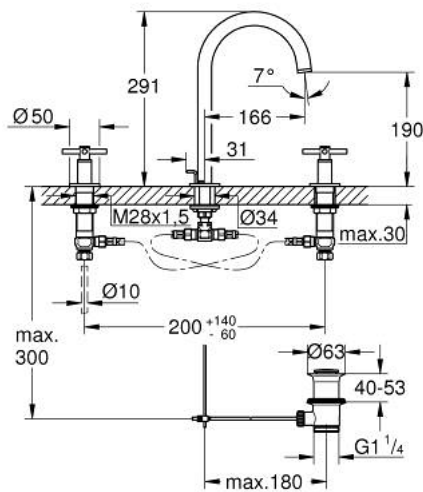

## 20 643 AL0 ATRIO THREE-HOLE BASIN MIXER 1/2" L-SIZE

### PRODUCT DESCRIPTION

- Colour: brushed hard graphite
- ceramic headparts 1/2", 90°
- GROHE LongLife finish
- GROHE EcoJoy - Less water, perfect flow
- maximum flow rate (at 3 bar): 5 l/min
- swivel tubular spout with mousseur and stop limiter
- adjustable swivel area 0° / 150° / 360°
- pop-up waste set 1 1/4"
- pressure-proof flexible connection hoses between spout and side valves
- with cross handles
- Two different sets of caps included. One set with "H" and "C" marking, one set without marking.

### SPARE PARTS, oktober 2021 – now

- 1: Cross handles (Spare part-nr. 14215AL0)
- 2: Ceramic headpart 1/2" (Spare part-nr. 45882000)
- 2.1: O-ring Ø 18.2 x Ø 1.7 (Spare part-nr. 0392400M)
- 3: Ceramic headpart 1/2" (Spare part-nr. 45883000)
- 3.1: O-ring Ø 18.2 x Ø 1.7 (Spare part-nr. 0392400M)
- 4: Coupling nut 1/2" (Spare part-nr. 1290100M)
- 4.1: Fibre seal Ø 18,5 x Ø 12 x 2 (Spare part-nr. 0138900M)
- 5: Spout (Spare part-nr. 101298AL00)
- 5.1: Laminar flow straightener (Spare part-nr. 48408000)
- 5.2: Safety ring (Spare part-nr. 4826600M)
- 5.3: Sealing washer (Spare part-nr. 0128500M)
- 6: Pop-up rod (Spare part-nr. 65196AL0)
- 7: Fixing clamp (Spare part-nr. 6554100M)
- 8: Flexible connection hose (Spare part-nr. 45704000)
- 9: Waste set 1 1/4" (Spare part-nr. 28910AL0)
- 9.1: Plug (Spare part-nr. 07182AL0)
- 9.2: Eccentric rod (Spare part-nr. 07052000)
- 10: Coupling nut 1/2" x 14.5 mm (Spare part-nr. 1290200M)\*
- 11: Eccentric rod (Spare part-nr. 07341000)\*