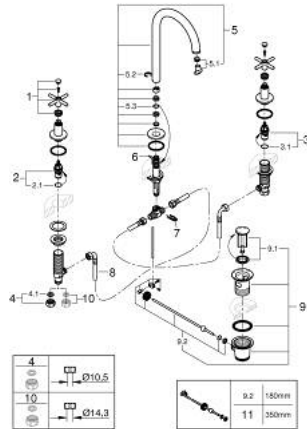

20 643 DA0 **ATRIO THREE-HOLE BASIN MIXER 1/2"**
L-SIZE

PRODUCT DESCRIPTION

- Colour: warm sunset
- ceramic headparts 1/2", 90°
- GROHE LongLife finish
- GROHE EcoJoy - Less water, perfect flow
- maximum flow rate (at 3 bar): 5 l/min
- swivel tubular spout with mousseur and stop limiter
- adjustable swivel area 0° / 150° / 360°
- pop-up waste set 1 1/4"
- pressure-proof flexible connection hoses between spout and side valves
- with cross handles
- Two different sets of caps included. One set with "H" and "C" marking, one set without marking.

20 643 DA0 ATRIO THREE-HOLE BASIN MIXER 1/2" L-SIZE

SPARE PARTS, oktober 2021 – now

- 1: Cross handles (Spare part-nr. 14215DA0)
- 2: Ceramic headpart 1/2" (Spare part-nr. 45882000)
- 2.1: O-ring Ø 18.2 x Ø 1.7 (Spare part-nr. 0392400M)
- 3: Ceramic headpart 1/2" (Spare part-nr. 45883000)
- 3.1: O-ring Ø 18.2 x Ø 1.7 (Spare part-nr. 0392400M)
- 4: Coupling nut 1/2" (Spare part-nr. 1290100M)
- 4.1: Fibre seal Ø 18,5 x Ø 12 x 2 (Spare part-nr. 0138900M)
- 5: Spout (Spare part-nr. 101298DA00)
- 5.1: Laminar flow straightener (Spare part-nr. 48408000)
- 5.2: Safety ring (Spare part-nr. 4826600M)
- 5.3: Sealing washer (Spare part-nr. 0128500M)
- 6: Pop-up rod (Spare part-nr. 65196DA0)
- 7: Fixing clamp (Spare part-nr. 6554100M)
- 8: Flexible connection hose (Spare part-nr. 45704000)
- 9: Waste set 1 1/4" (Spare part-nr. 28910DA0)
- 9.1: Plug (Spare part-nr. 07182DA0)
- 9.2: Eccentric rod (Spare part-nr. 07052000)
- 10: Coupling nut 1/2" x 14.5 mm (Spare part-nr. 1290200M)*
- 11: Eccentric rod (Spare part-nr. 07341000)*