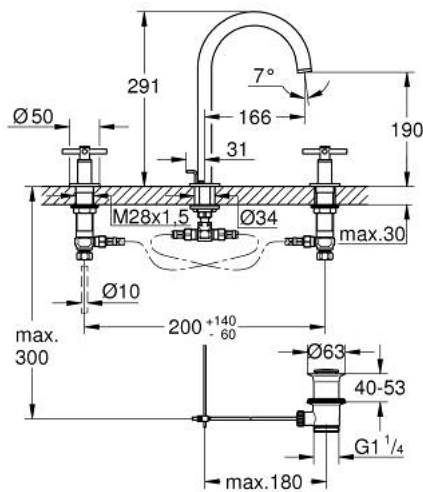

20 643 DA0 **ATRIO THREE-HOLE BASIN MIXER 1/2"**
L-SIZE

PRODUCT DESCRIPTION

- Colour: warm sunset
- ceramic headparts 1/2", 90°
- GROHE LongLife finish
- GROHE EcoJoy - Less water, perfect flow
- maximum flow rate (at 3 bar): 5 l/min
- swivel tubular spout with mousseur and stop limiter
- adjustable swivel area 0° / 150° / 360°
- pop-up waste set 1 1/4"
- pressure-proof flexible connection hoses between spout and side valves
- with cross handles
- Two different sets of caps included. One set with "H" and "C" marking, one set without marking.

20 643 DA0 ATRIO THREE-HOLE BASIN MIXER 1/2" L-SIZE

SPARE PARTS, oktober 2021 – now

- 1: Cross handles (Spare part-nr. 14215DA0)
- 2: Ceramic headpart 1/2" (Spare part-nr. 45882000)
- 2.1: O-ring Ø 18.2 x Ø 1.7 (Spare part-nr. 0392400M)
- 3: Ceramic headpart 1/2" (Spare part-nr. 45883000)
- 3.1: O-ring Ø 18.2 x Ø 1.7 (Spare part-nr. 0392400M)
- 4: Coupling nut 1/2" (Spare part-nr. 1290100M)
- 4.1: Fibre seal Ø 18,5 x Ø 12 x 2 (Spare part-nr. 0138900M)
- 5: Spout (Spare part-nr. 101298DA00)
- 5.1: Laminar flow straightener (Spare part-nr. 48408000)
- 5.2: Safety ring (Spare part-nr. 4826600M)
- 5.3: Sealing washer (Spare part-nr. 0128500M)
- 6: Pop-up rod (Spare part-nr. 65196DA0)
- 7: Fixing clamp (Spare part-nr. 6554100M)
- 8: Flexible connection hose (Spare part-nr. 45704000)
- 9: Waste set 1 1/4" (Spare part-nr. 28910DA0)
- 9.1: Plug (Spare part-nr. 07182DA0)
- 9.2: Eccentric rod (Spare part-nr. 07052000)
- 10: Coupling nut 1/2" x 14.5 mm (Spare part-nr. 1290200M)*
- 11: Eccentric rod (Spare part-nr. 07341000)*