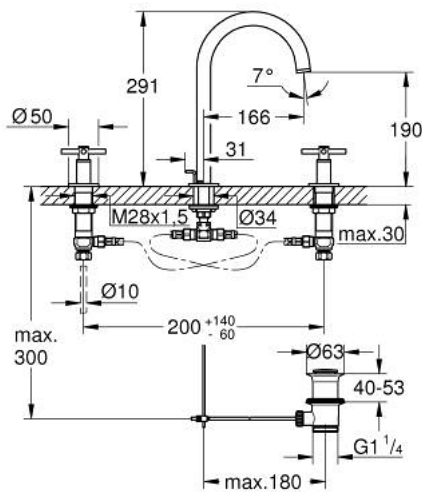

## 20 643 DC0 ATRIO THREE-HOLE BASIN MIXER 1/2" L-SIZE

### PRODUCT DESCRIPTION

- Colour: supersteel
- ceramic headparts 1/2", 90°
- GROHE LongLife finish
- GROHE EcoJoy - Less water, perfect flow
- maximum flow rate (at 3 bar): 5 l/min
- swivel tubular spout with mousseur and stop limiter
- adjustable swivel area 0° / 150° / 360°
- pop-up waste set 1 1/4"
- pressure-proof flexible connection hoses between spout and side valves
- with cross handles
- Two different sets of caps included. One set with "H" and "C" marking, one set without marking.

### SPARE PARTS, oktober 2021 – now

- 1: Cross handles (Spare part-nr. 14215DC0)
- 2: Ceramic headpart 1/2" (Spare part-nr. 45882000)
- 2.1: O-ring Ø 18.2 x Ø 1.7 (Spare part-nr. 0392400M)
- 3: Ceramic headpart 1/2" (Spare part-nr. 45883000)
- 3.1: O-ring Ø 18.2 x Ø 1.7 (Spare part-nr. 0392400M)
- 4: Coupling nut 1/2" (Spare part-nr. 1290100M)
- 4.1: Fibre seal Ø 18,5 x Ø 12 x 2 (Spare part-nr. 0138900M)
- 5: Spout (Spare part-nr. 101298DC00)
- 5.1: Laminar flow straightener (Spare part-nr. 48408000)
- 5.2: Safety ring (Spare part-nr. 4826600M)
- 5.3: Sealing washer (Spare part-nr. 0128500M)
- 6: Pop-up rod (Spare part-nr. 65196DC0)
- 7: Fixing clamp (Spare part-nr. 6554100M)
- 8: Flexible connection hose (Spare part-nr. 45704000)
- 9: Waste set 1 1/4" (Spare part-nr. 28910DC0)
- 9.1: Plug (Spare part-nr. 07182DC0)
- 9.2: Eccentric rod (Spare part-nr. 07052000)
- 10: Coupling nut 1/2" x 14.5 mm (Spare part-nr. 1290200M)\*
- 11: Eccentric rod (Spare part-nr. 07341000)\*