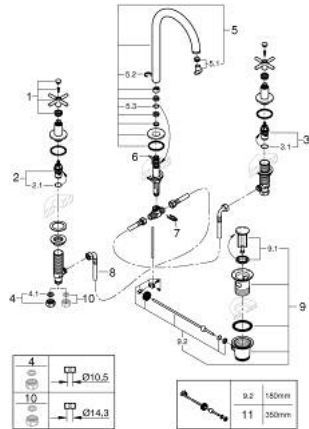

20 643 DL0 ATRIO THREE-HOLE BASIN MIXER 1/2" L-SIZE

PRODUCT DESCRIPTION

- Colour: brushed warm sunset
- ceramic headparts 1/2", 90°
- GROHE LongLife finish
- GROHE EcoJoy - Less water, perfect flow
- maximum flow rate (at 3 bar): 5 l/min
- swivel tubular spout with mousseur and stop limiter
- adjustable swivel area 0° / 150° / 360°
- pop-up waste set 1 1/4"
- pressure-proof flexible connection hoses between spout and side valves
- with cross handles
- Two different sets of caps included. One set with "H" and "C" marking, one set without marking.

20 643 DL0 ATRIO THREE-HOLE BASIN MIXER 1/2" L-SIZE

SPARE PARTS, november 2022 – now

- 1: Cross handles (Spare part-nr. 14215DL0)
- 2: Ceramic headpart 1/2" (Spare part-nr. 45882000)
- 2.1: O-ring Ø 18.2 x Ø 1.7 (Spare part-nr. 0392400M)
- 3: Ceramic headpart 1/2" (Spare part-nr. 45883000)
- 3.1: O-ring Ø 18.2 x Ø 1.7 (Spare part-nr. 0392400M)
- 4: Coupling nut 1/2" (Spare part-nr. 1290100M)
- 4.1: Fibre seal Ø 18,5 x Ø 12 x 2 (Spare part-nr. 0138900M)
- 5: Spout (Spare part-nr. 101298DL00)
- 5.1: Laminar flow straightener (Spare part-nr. 48408000)
- 5.2: Safety ring (Spare part-nr. 4826600M)
- 5.3: Sealing washer (Spare part-nr. 0128500M)
- 6: Pop-up rod (Spare part-nr. 65196DL0)
- 7: Fixing clamp (Spare part-nr. 6554100M)
- 8: Flexible connection hose (Spare part-nr. 45704000)
- 9: Waste set 1 1/4" (Spare part-nr. 28910DL0)
- 9.1: Plug (Spare part-nr. 07182DL0)
- 9.2: Eccentric rod (Spare part-nr. 07052000)
- 10: Coupling nut 1/2" x 14.5 mm (Spare part-nr. 1290200M)*
- 11: Eccentric rod (Spare part-nr. 07341000)*