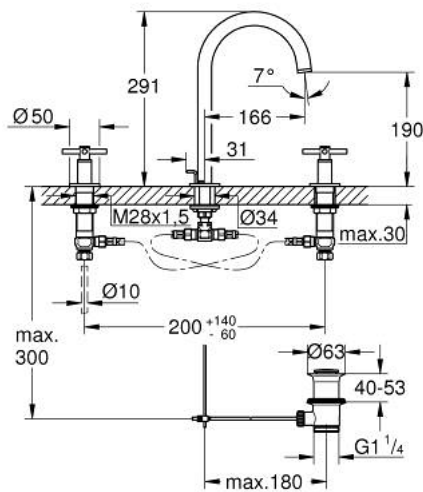

20 643 DL0 ATRIO THREE-HOLE BASIN MIXER 1/2" L-SIZE

PRODUCT DESCRIPTION

- Colour: brushed warm sunset
- ceramic headparts 1/2", 90°
- GROHE LongLife finish
- GROHE EcoJoy - Less water, perfect flow
- maximum flow rate (at 3 bar): 5 l/min
- swivel tubular spout with mousseur and stop limiter
- adjustable swivel area 0° / 150° / 360°
- pop-up waste set 1 1/4"
- pressure-proof flexible connection hoses between spout and side valves
- with cross handles
- Two different sets of caps included. One set with "H" and "C" marking, one set without marking.

20 643 DL0 ATRIO THREE-HOLE BASIN MIXER 1/2" L-SIZE

SPARE PARTS, november 2022 – now

- 1: Cross handles (Spare part-nr. 14215DL0)
- 2: Ceramic headpart 1/2" (Spare part-nr. 45882000)
- 2.1: O-ring Ø 18.2 x Ø 1.7 (Spare part-nr. 0392400M)
- 3: Ceramic headpart 1/2" (Spare part-nr. 45883000)
- 3.1: O-ring Ø 18.2 x Ø 1.7 (Spare part-nr. 0392400M)
- 4: Coupling nut 1/2" (Spare part-nr. 1290100M)
- 4.1: Fibre seal Ø 18,5 x Ø 12 x 2 (Spare part-nr. 0138900M)
- 5: Spout (Spare part-nr. 101298DL00)
- 5.1: Laminar flow straightener (Spare part-nr. 48408000)
- 5.2: Safety ring (Spare part-nr. 4826600M)
- 5.3: Sealing washer (Spare part-nr. 0128500M)
- 6: Pop-up rod (Spare part-nr. 65196DL0)
- 7: Fixing clamp (Spare part-nr. 6554100M)
- 8: Flexible connection hose (Spare part-nr. 45704000)
- 9: Waste set 1 1/4" (Spare part-nr. 28910DL0)
- 9.1: Plug (Spare part-nr. 07182DL0)
- 9.2: Eccentric rod (Spare part-nr. 07052000)
- 10: Coupling nut 1/2" x 14.5 mm (Spare part-nr. 1290200M)*
- 11: Eccentric rod (Spare part-nr. 07341000)*