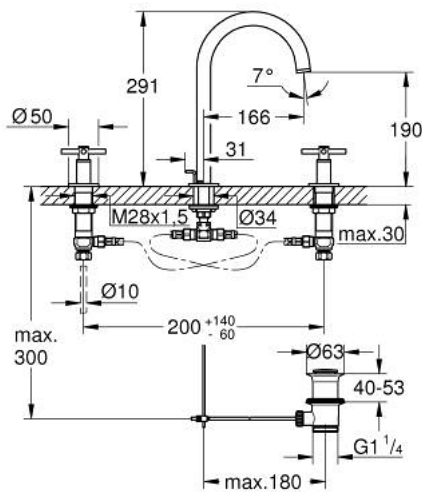

20 643 GL0 ATRIO THREE-HOLE BASIN MIXER 1/2" L-SIZE

PRODUCT DESCRIPTION

- Colour: cool sunrise
- ceramic headparts 1/2", 90°
- GROHE LongLife finish
- GROHE EcoJoy - Less water, perfect flow
- maximum flow rate (at 3 bar): 5 l/min
- swivel tubular spout with mousseur and stop limiter
- adjustable swivel area 0° / 150° / 360°
- pop-up waste set 1 1/4"
- pressure-proof flexible connection hoses between spout and side valves
- with cross handles
- Two different sets of caps included. One set with "H" and "C" marking, one set without marking.

20 643 GL0 ATRIO THREE-HOLE BASIN MIXER 1/2" L-SIZE

SPARE PARTS, oktober 2021 – now

- 1: Cross handles (Spare part-nr. 14215GL0)
- 2: Ceramic headpart 1/2" (Spare part-nr. 45882000)
- 2.1: O-ring Ø 18.2 x Ø 1.7 (Spare part-nr. 0392400M)
- 3: Ceramic headpart 1/2" (Spare part-nr. 45883000)
- 3.1: O-ring Ø 18.2 x Ø 1.7 (Spare part-nr. 0392400M)
- 4: Coupling nut 1/2" (Spare part-nr. 1290100M)
- 4.1: Fibre seal Ø 18,5 x Ø 12 x 2 (Spare part-nr. 0138900M)
- 5: Spout (Spare part-nr. 101298GL00)
- 5.1: Laminar flow straightener (Spare part-nr. 48408000)
- 5.2: Safety ring (Spare part-nr. 4826600M)
- 5.3: Sealing washer (Spare part-nr. 0128500M)
- 6: Pop-up rod (Spare part-nr. 65196GL0)
- 7: Fixing clamp (Spare part-nr. 6554100M)
- 8: Flexible connection hose (Spare part-nr. 45704000)
- 9: Waste set 1 1/4" (Spare part-nr. 28910GL0)
- 9.1: Plug (Spare part-nr. 07182GL0)
- 9.2: Eccentric rod (Spare part-nr. 07052000)
- 10: Coupling nut 1/2" x 14.5 mm (Spare part-nr. 1290200M)*
- 11: Eccentric rod (Spare part-nr. 07341000)*