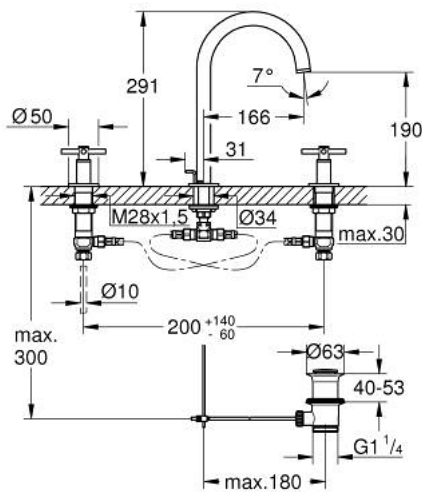

20 643 GN0 ATRIO THREE-HOLE BASIN MIXER 1/2" L-SIZE

PRODUCT DESCRIPTION

- Colour: brushed cool sunrise
- ceramic headparts 1/2", 90°
- GROHE LongLife finish
- GROHE EcoJoy - Less water, perfect flow
- maximum flow rate (at 3 bar): 5 l/min
- swivel tubular spout with mousseur and stop limiter
- adjustable swivel area 0° / 150° / 360°
- pop-up waste set 1 1/4"
- pressure-proof flexible connection hoses between spout and side valves
- with cross handles
- Two different sets of caps included. One set with "H" and "C" marking, one set without marking.

20 643 GN0 ATRIO THREE-HOLE BASIN MIXER 1/2" L-SIZE

SPARE PARTS, november 2022 – now

- 1: Cross handles (Spare part-nr. 14215GN0)
- 2: Ceramic headpart 1/2" (Spare part-nr. 45882000)
- 2.1: O-ring Ø 18.2 x Ø 1.7 (Spare part-nr. 0392400M)
- 3: Ceramic headpart 1/2" (Spare part-nr. 45883000)
- 3.1: O-ring Ø 18.2 x Ø 1.7 (Spare part-nr. 0392400M)
- 4: Coupling nut 1/2" (Spare part-nr. 1290100M)
- 4.1: Fibre seal Ø 18,5 x Ø 12 x 2 (Spare part-nr. 0138900M)
- 5: Spout (Spare part-nr. 101298GN00)
- 5.1: Laminar flow straightener (Spare part-nr. 48408000)
- 5.2: Safety ring (Spare part-nr. 4826600M)
- 5.3: Sealing washer (Spare part-nr. 0128500M)
- 6: Pop-up rod (Spare part-nr. 65196GN0)
- 7: Fixing clamp (Spare part-nr. 6554100M)
- 8: Flexible connection hose (Spare part-nr. 45704000)
- 9: Waste set 1 1/4" (Spare part-nr. 28910GN0)
- 9.1: Plug (Spare part-nr. 07182GN0)
- 9.2: Eccentric rod (Spare part-nr. 07052000)
- 10: Coupling nut 1/2" x 14.5 mm (Spare part-nr. 1290200M)*
- 11: Eccentric rod (Spare part-nr. 07341000)*