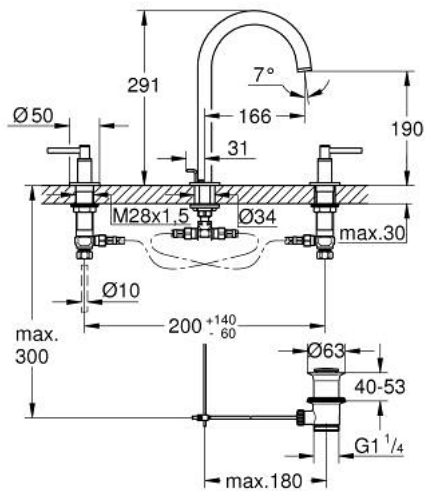

20 649 000 ATRIO THREE-HOLE BASIN MIXER 1/2" L-SIZE

PRODUCT DESCRIPTION

- Colour: chrome
- ceramic headparts 1/2", 90°
- GROHE LongLife finish
- GROHE EcoJoy - Less water, perfect flow
- maximum flow rate (at 3 bar): 5 l/min
- swivel tubular spout with mousseur and stop limiter
- adjustable swivel area 0° / 150° / 360°
- pop-up waste set 1 1/4"
- flexible connection hoses between spout and side valves
- with lever handles
- Two different sets of caps included. One set with "H" and "C" marking, one set without marking.

20 649 000 ATRIO THREE-HOLE BASIN MIXER 1/2" L-SIZE

SPARE PARTS, oktober 2021 – now

- 1: Lever handles (Spare part-nr. 14216000)
- 2: Ceramic headpart 1/2" (Spare part-nr. 45882000)
- 2.1: O-ring Ø 18.2 x Ø 1.7 (Spare part-nr. 0392400M)
- 3: Ceramic headpart 1/2" (Spare part-nr. 45883000)
- 3.1: O-ring Ø 18.2 x Ø 1.7 (Spare part-nr. 0392400M)
- 4: Coupling nut 1/2" (Spare part-nr. 1290100M)
- 4.1: Fibre seal Ø 18,5 x Ø 12 x 2 (Spare part-nr. 0138900M)
- 5: Spout (Spare part-nr. 1012980000)
- 5.1: Laminar flow straightener (Spare part-nr. 48408000)
- 5.2: Safety ring (Spare part-nr. 4826600M)
- 5.3: Sealing washer (Spare part-nr. 0128500M)
- 6: Pop-up rod (Spare part-nr. 65196000)
- 7: Fixing clamp (Spare part-nr. 6554100M)
- 8: Flexible connection hose (Spare part-nr. 45704000)
- 9: Waste set 1 1/4" (Spare part-nr. 28910000)
- 9.1: Plug (Spare part-nr. 07182000)
- 9.2: Eccentric rod (Spare part-nr. 07052000)
- 10: Coupling nut 1/2" x 14.5 mm (Spare part-nr. 1290200M)*
- 11: Eccentric rod (Spare part-nr. 07341000)*