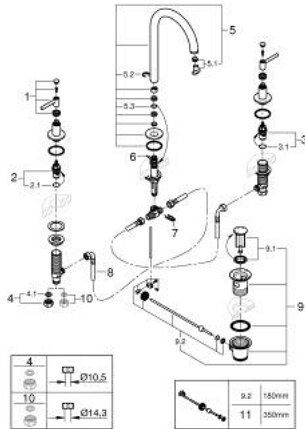

20 649 000 ATRIO THREE-HOLE BASIN MIXER 1/2" L-SIZE

PRODUCT DESCRIPTION

- Colour: chrome
- ceramic headparts 1/2", 90°
- GROHE LongLife finish
- GROHE EcoJoy - Less water, perfect flow
- maximum flow rate (at 3 bar): 5 l/min
- swivel tubular spout with mousseur and stop limiter
- adjustable swivel area 0° / 150° / 360°
- pop-up waste set 1 1/4"
- flexible connection hoses between spout and side valves
- with lever handles
- Two different sets of caps included. One set with "H" and "C" marking, one set without marking.

20 649 000 ATRIO THREE-HOLE BASIN MIXER 1/2" L-SIZE

SPARE PARTS, oktober 2021 – now

- 1: Lever handles (Spare part-nr. 14216000)
- 2: Ceramic headpart 1/2" (Spare part-nr. 45882000)
- 2.1: O-ring Ø 18.2 x Ø 1.7 (Spare part-nr. 0392400M)
- 3: Ceramic headpart 1/2" (Spare part-nr. 45883000)
- 3.1: O-ring Ø 18.2 x Ø 1.7 (Spare part-nr. 0392400M)
- 4: Coupling nut 1/2" (Spare part-nr. 1290100M)
- 4.1: Fibre seal Ø 18,5 x Ø 12 x 2 (Spare part-nr. 0138900M)
- 5: Spout (Spare part-nr. 1012980000)
- 5.1: Laminar flow straightener (Spare part-nr. 48408000)
- 5.2: Safety ring (Spare part-nr. 4826600M)
- 5.3: Sealing washer (Spare part-nr. 0128500M)
- 6: Pop-up rod (Spare part-nr. 65196000)
- 7: Fixing clamp (Spare part-nr. 6554100M)
- 8: Flexible connection hose (Spare part-nr. 45704000)
- 9: Waste set 1 1/4" (Spare part-nr. 28910000)
- 9.1: Plug (Spare part-nr. 07182000)
- 9.2: Eccentric rod (Spare part-nr. 07052000)
- 10: Coupling nut 1/2" x 14.5 mm (Spare part-nr. 1290200M)*
- 11: Eccentric rod (Spare part-nr. 07341000)*