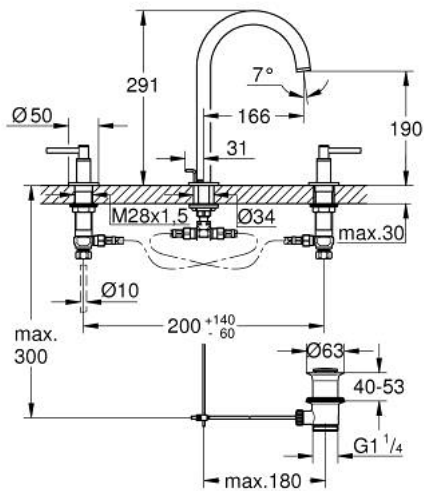

## 20 649 AL0 ATRIO THREE-HOLE BASIN MIXER 1/2" L-SIZE

### PRODUCT DESCRIPTION

- Colour: brushed hard graphite
- ceramic headparts 1/2", 90°
- GROHE LongLife finish
- GROHE EcoJoy - Less water, perfect flow
- maximum flow rate (at 3 bar): 5 l/min
- swivel tubular spout with mousseur and stop limiter
- adjustable swivel area 0° / 150° / 360°
- pop-up waste set 1 1/4"
- flexible connection hoses between spout and side valves
- with lever handles
- Two different sets of caps included. One set with "H" and "C" marking, one set without marking.

### SPARE PARTS, oktober 2021 – now

- 1: Lever handles (Spare part-nr. 14216AL0)
- 2: Ceramic headpart 1/2" (Spare part-nr. 45882000)
- 2.1: O-ring Ø 18.2 x Ø 1.7 (Spare part-nr. 0392400M)
- 3: Ceramic headpart 1/2" (Spare part-nr. 45883000)
- 3.1: O-ring Ø 18.2 x Ø 1.7 (Spare part-nr. 0392400M)
- 4: Coupling nut 1/2" (Spare part-nr. 1290100M)
- 4.1: Fibre seal Ø 18,5 x Ø 12 x 2 (Spare part-nr. 0138900M)
- 5: Spout (Spare part-nr. 101298AL00)
- 5.1: Laminar flow straightener (Spare part-nr. 48408000)
- 5.2: Safety ring (Spare part-nr. 4826600M)
- 5.3: Sealing washer (Spare part-nr. 0128500M)
- 6: Pop-up rod (Spare part-nr. 65196AL0)
- 7: Fixing clamp (Spare part-nr. 6554100M)
- 8: Flexible connection hose (Spare part-nr. 45704000)
- 9: Waste set 1 1/4" (Spare part-nr. 28910AL0)
- 9.1: Plug (Spare part-nr. 07182AL0)
- 9.2: Eccentric rod (Spare part-nr. 07052000)
- 10: Coupling nut 1/2" x 14.5 mm (Spare part-nr. 1290200M)\*
- 11: Eccentric rod (Spare part-nr. 07341000)\*