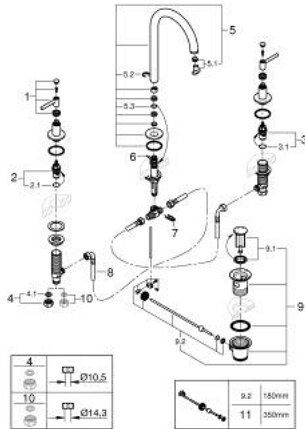

## 20 649 AL0 ATRIO THREE-HOLE BASIN MIXER 1/2" L-SIZE

### PRODUCT DESCRIPTION

- Colour: brushed hard graphite
- ceramic headparts 1/2", 90°
- GROHE LongLife finish
- GROHE EcoJoy - Less water, perfect flow
- maximum flow rate (at 3 bar): 5 l/min
- swivel tubular spout with mousseur and stop limiter
- adjustable swivel area 0° / 150° / 360°
- pop-up waste set 1 1/4"
- flexible connection hoses between spout and side valves
- with lever handles
- Two different sets of caps included. One set with "H" and "C" marking, one set without marking.

### SPARE PARTS, oktober 2021 – now

- 1: Lever handles (Spare part-nr. 14216AL0)
- 2: Ceramic headpart 1/2" (Spare part-nr. 45882000)
- 2.1: O-ring Ø 18.2 x Ø 1.7 (Spare part-nr. 0392400M)
- 3: Ceramic headpart 1/2" (Spare part-nr. 45883000)
- 3.1: O-ring Ø 18.2 x Ø 1.7 (Spare part-nr. 0392400M)
- 4: Coupling nut 1/2" (Spare part-nr. 1290100M)
- 4.1: Fibre seal Ø 18,5 x Ø 12 x 2 (Spare part-nr. 0138900M)
- 5: Spout (Spare part-nr. 101298AL00)
- 5.1: Laminar flow straightener (Spare part-nr. 48408000)
- 5.2: Safety ring (Spare part-nr. 4826600M)
- 5.3: Sealing washer (Spare part-nr. 0128500M)
- 6: Pop-up rod (Spare part-nr. 65196AL0)
- 7: Fixing clamp (Spare part-nr. 6554100M)
- 8: Flexible connection hose (Spare part-nr. 45704000)
- 9: Waste set 1 1/4" (Spare part-nr. 28910AL0)
- 9.1: Plug (Spare part-nr. 07182AL0)
- 9.2: Eccentric rod (Spare part-nr. 07052000)
- 10: Coupling nut 1/2" x 14.5 mm (Spare part-nr. 1290200M)\*
- 11: Eccentric rod (Spare part-nr. 07341000)\*