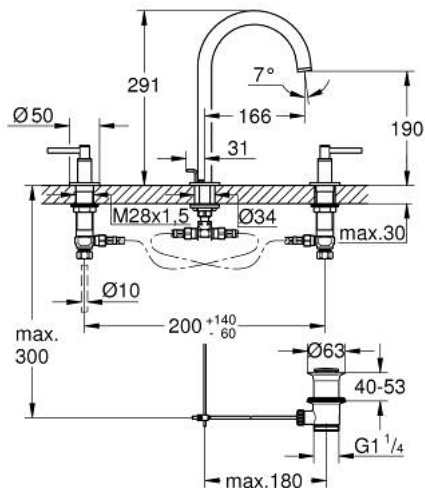

20 649 DA0 **ATRIO THREE-HOLE BASIN MIXER 1/2"**
L-SIZE

PRODUCT DESCRIPTION

- Colour: warm sunset
- ceramic headparts 1/2", 90°
- GROHE LongLife finish
- GROHE EcoJoy - Less water, perfect flow
- maximum flow rate (at 3 bar): 5 l/min
- swivel tubular spout with mousseur and stop limiter
- adjustable swivel area 0° / 150° / 360°
- pop-up waste set 1 1/4"
- flexible connection hoses between spout and side valves
- with lever handles
- Two different sets of caps included. One set with "H" and "C" marking, one set without marking.

20 649 DA0 ATRIO THREE-HOLE BASIN MIXER 1/2" L-SIZE

SPARE PARTS, oktober 2021 – now

- 1: Lever handles (Spare part-nr. 14216DA0)
- 2: Ceramic headpart 1/2" (Spare part-nr. 45882000)
- 2.1: O-ring Ø 18.2 x Ø 1.7 (Spare part-nr. 0392400M)
- 3: Ceramic headpart 1/2" (Spare part-nr. 45883000)
- 3.1: O-ring Ø 18.2 x Ø 1.7 (Spare part-nr. 0392400M)
- 4: Coupling nut 1/2" (Spare part-nr. 1290100M)
- 4.1: Fibre seal Ø 18,5 x Ø 12 x 2 (Spare part-nr. 0138900M)
- 5: Spout (Spare part-nr. 101298DA00)
- 5.1: Laminar flow straightener (Spare part-nr. 48408000)
- 5.2: Safety ring (Spare part-nr. 4826600M)
- 5.3: Sealing washer (Spare part-nr. 0128500M)
- 6: Pop-up rod (Spare part-nr. 65196DA0)
- 7: Fixing clamp (Spare part-nr. 6554100M)
- 8: Flexible connection hose (Spare part-nr. 45704000)
- 9: Waste set 1 1/4" (Spare part-nr. 28910DA0)
- 9.1: Plug (Spare part-nr. 07182DA0)
- 9.2: Eccentric rod (Spare part-nr. 07052000)
- 10: Coupling nut 1/2" x 14.5 mm (Spare part-nr. 1290200M)*
- 11: Eccentric rod (Spare part-nr. 07341000)*