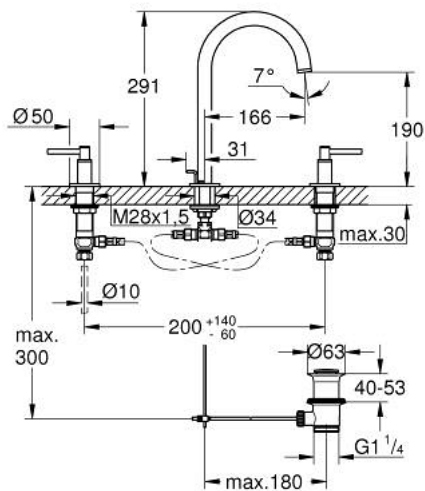

## 20 649 DC0 ATRIO THREE-HOLE BASIN MIXER 1/2" L-SIZE

### PRODUCT DESCRIPTION

- Colour: supersteel
- ceramic headparts 1/2", 90°
- GROHE LongLife finish
- GROHE EcoJoy - Less water, perfect flow
- maximum flow rate (at 3 bar): 5 l/min
- swivel tubular spout with mousseur and stop limiter
- adjustable swivel area 0° / 150° / 360°
- pop-up waste set 1 1/4"
- flexible connection hoses between spout and side valves
- with lever handles
- Two different sets of caps included. One set with "H" and "C" marking, one set without marking.

### SPARE PARTS, oktober 2021 – now

- 1: Lever handles (Spare part-nr. 14216DC0)
- 2: Ceramic headpart 1/2" (Spare part-nr. 45882000)
- 2.1: O-ring Ø 18.2 x Ø 1.7 (Spare part-nr. 0392400M)
- 3: Ceramic headpart 1/2" (Spare part-nr. 45883000)
- 3.1: O-ring Ø 18.2 x Ø 1.7 (Spare part-nr. 0392400M)
- 4: Coupling nut 1/2" (Spare part-nr. 1290100M)
- 4.1: Fibre seal Ø 18,5 x Ø 12 x 2 (Spare part-nr. 0138900M)
- 5: Spout (Spare part-nr. 101298DC00)
- 5.1: Laminar flow straightener (Spare part-nr. 48408000)
- 5.2: Safety ring (Spare part-nr. 4826600M)
- 5.3: Sealing washer (Spare part-nr. 0128500M)
- 6: Pop-up rod (Spare part-nr. 65196DC0)
- 7: Fixing clamp (Spare part-nr. 6554100M)
- 8: Flexible connection hose (Spare part-nr. 45704000)
- 9: Waste set 1 1/4" (Spare part-nr. 28910DC0)
- 9.1: Plug (Spare part-nr. 07182DC0)
- 9.2: Eccentric rod (Spare part-nr. 07052000)
- 10: Coupling nut 1/2" x 14.5 mm (Spare part-nr. 1290200M)\*
- 11: Eccentric rod (Spare part-nr. 07341000)\*