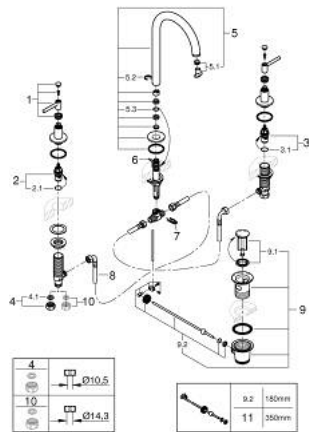

## 20 649 DL0 ATRIO THREE-HOLE BASIN MIXER 1/2" L-SIZE

### PRODUCT DESCRIPTION

- Colour: brushed warm sunset
- ceramic headparts 1/2", 90°
- GROHE LongLife finish
- GROHE EcoJoy - Less water, perfect flow
- maximum flow rate (at 3 bar): 5 l/min
- swivel tubular spout with mousseur and stop limiter
- adjustable swivel area 0° / 150° / 360°
- pop-up waste set 1 1/4"
- flexible connection hoses between spout and side valves
- with lever handles
- Two different sets of caps included. One set with "H" and "C" marking, one set without marking.

### SPARE PARTS, november 2022 – now

- 1: Lever handles (Spare part-nr. 14216DL0)
- 2: Ceramic headpart 1/2" (Spare part-nr. 45882000)
- 2.1: O-ring Ø 18.2 x Ø 1.7 (Spare part-nr. 0392400M)
- 3: Ceramic headpart 1/2" (Spare part-nr. 45883000)
- 3.1: O-ring Ø 18.2 x Ø 1.7 (Spare part-nr. 0392400M)
- 4: Coupling nut 1/2" (Spare part-nr. 1290100M)
- 4.1: Fibre seal Ø 18,5 x Ø 12 x 2 (Spare part-nr. 0138900M)
- 5: Spout (Spare part-nr. 101298DL00)
- 5.1: Laminar flow straightener (Spare part-nr. 48408000)
- 5.2: Safety ring (Spare part-nr. 4826600M)
- 5.3: Sealing washer (Spare part-nr. 0128500M)
- 6: Pop-up rod (Spare part-nr. 65196DL0)
- 7: Fixing clamp (Spare part-nr. 6554100M)
- 8: Flexible connection hose (Spare part-nr. 45704000)
- 9: Waste set 1 1/4" (Spare part-nr. 28910DL0)
- 9.1: Plug (Spare part-nr. 07182DL0)
- 9.2: Eccentric rod (Spare part-nr. 07052000)
- 10: Coupling nut 1/2" x 14.5 mm (Spare part-nr. 1290200M)\*
- 11: Eccentric rod (Spare part-nr. 07341000)\*