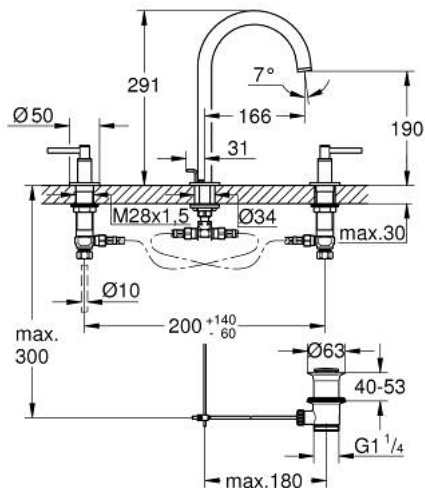

## 20 649 DL0 ATRIO THREE-HOLE BASIN MIXER 1/2" L-SIZE

### PRODUCT DESCRIPTION

- Colour: brushed warm sunset
- ceramic headparts 1/2", 90°
- GROHE LongLife finish
- GROHE EcoJoy - Less water, perfect flow
- maximum flow rate (at 3 bar): 5 l/min
- swivel tubular spout with mousseur and stop limiter
- adjustable swivel area 0° / 150° / 360°
- pop-up waste set 1 1/4"
- flexible connection hoses between spout and side valves
- with lever handles
- Two different sets of caps included. One set with "H" and "C" marking, one set without marking.

### SPARE PARTS, november 2022 – now

- 1: Lever handles (Spare part-nr. 14216DL0)
- 2: Ceramic headpart 1/2" (Spare part-nr. 45882000)
- 2.1: O-ring Ø 18.2 x Ø 1.7 (Spare part-nr. 0392400M)
- 3: Ceramic headpart 1/2" (Spare part-nr. 45883000)
- 3.1: O-ring Ø 18.2 x Ø 1.7 (Spare part-nr. 0392400M)
- 4: Coupling nut 1/2" (Spare part-nr. 1290100M)
- 4.1: Fibre seal Ø 18,5 x Ø 12 x 2 (Spare part-nr. 0138900M)
- 5: Spout (Spare part-nr. 101298DL00)
- 5.1: Laminar flow straightener (Spare part-nr. 48408000)
- 5.2: Safety ring (Spare part-nr. 4826600M)
- 5.3: Sealing washer (Spare part-nr. 0128500M)
- 6: Pop-up rod (Spare part-nr. 65196DL0)
- 7: Fixing clamp (Spare part-nr. 6554100M)
- 8: Flexible connection hose (Spare part-nr. 45704000)
- 9: Waste set 1 1/4" (Spare part-nr. 28910DL0)
- 9.1: Plug (Spare part-nr. 07182DL0)
- 9.2: Eccentric rod (Spare part-nr. 07052000)
- 10: Coupling nut 1/2" x 14.5 mm (Spare part-nr. 1290200M)\*
- 11: Eccentric rod (Spare part-nr. 07341000)\*