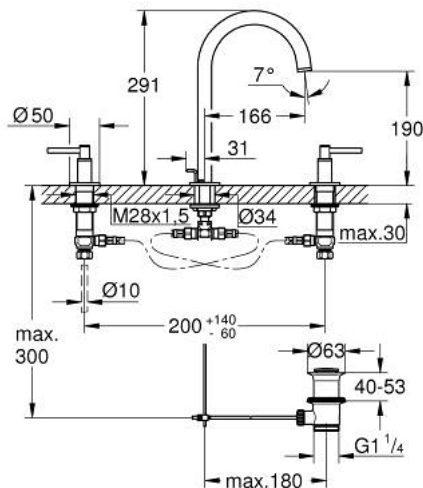

20 649 GL0 ATRIO THREE-HOLE BASIN MIXER 1/2" L-SIZE

PRODUCT DESCRIPTION

- Colour: cool sunrise
- ceramic headparts 1/2", 90°
- GROHE LongLife finish
- GROHE EcoJoy - Less water, perfect flow
- maximum flow rate (at 3 bar): 5 l/min
- swivel tubular spout with mousseur and stop limiter
- adjustable swivel area 0° / 150° / 360°
- pop-up waste set 1 1/4"
- flexible connection hoses between spout and side valves
- with lever handles
- Two different sets of caps included. One set with "H" and "C" marking, one set without marking.

20 649 GL0 ATRIO THREE-HOLE BASIN MIXER 1/2" L-SIZE

SPARE PARTS, oktober 2021 – now

- 1: Lever handles (Spare part-nr. 14216GL0)
- 2: Ceramic headpart 1/2" (Spare part-nr. 45882000)
- 2.1: O-ring Ø 18.2 x Ø 1.7 (Spare part-nr. 0392400M)
- 3: Ceramic headpart 1/2" (Spare part-nr. 45883000)
- 3.1: O-ring Ø 18.2 x Ø 1.7 (Spare part-nr. 0392400M)
- 4: Coupling nut 1/2" (Spare part-nr. 1290100M)
- 4.1: Fibre seal Ø 18,5 x Ø 12 x 2 (Spare part-nr. 0138900M)
- 5: Spout (Spare part-nr. 101298GL00)
- 5.1: Laminar flow straightener (Spare part-nr. 48408000)
- 5.2: Safety ring (Spare part-nr. 4826600M)
- 5.3: Sealing washer (Spare part-nr. 0128500M)
- 6: Pop-up rod (Spare part-nr. 65196GL0)
- 7: Fixing clamp (Spare part-nr. 6554100M)
- 8: Flexible connection hose (Spare part-nr. 45704000)
- 9: Waste set 1 1/4" (Spare part-nr. 28910GL0)
- 9.1: Plug (Spare part-nr. 07182GL0)
- 9.2: Eccentric rod (Spare part-nr. 07052000)
- 10: Coupling nut 1/2" x 14.5 mm (Spare part-nr. 1290200M)*
- 11: Eccentric rod (Spare part-nr. 07341000)*