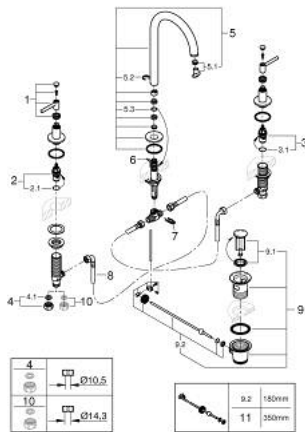

20 649 GN0 ATRIO THREE-HOLE BASIN MIXER 1/2" L-SIZE

PRODUCT DESCRIPTION

- Colour: brushed cool sunrise
- ceramic headparts 1/2", 90°
- GROHE LongLife finish
- GROHE EcoJoy - Less water, perfect flow
- maximum flow rate (at 3 bar): 5 l/min
- swivel tubular spout with mousseur and stop limiter
- adjustable swivel area 0° / 150° / 360°
- pop-up waste set 1 1/4"
- flexible connection hoses between spout and side valves
- with lever handles
- Two different sets of caps included. One set with "H" and "C" marking, one set without marking.

20 649 GN0 ATRIO THREE-HOLE BASIN MIXER 1/2" L-SIZE

SPARE PARTS, november 2022 – now

- 1: Lever handles (Spare part-nr. 14216GN0)
- 2: Ceramic headpart 1/2" (Spare part-nr. 45882000)
- 2.1: O-ring Ø 18.2 x Ø 1.7 (Spare part-nr. 0392400M)
- 3: Ceramic headpart 1/2" (Spare part-nr. 45883000)
- 3.1: O-ring Ø 18.2 x Ø 1.7 (Spare part-nr. 0392400M)
- 4: Coupling nut 1/2" (Spare part-nr. 1290100M)
- 4.1: Fibre seal Ø 18,5 x Ø 12 x 2 (Spare part-nr. 0138900M)
- 5: Spout (Spare part-nr. 101298GN00)
- 5.1: Laminar flow straightener (Spare part-nr. 48408000)
- 5.2: Safety ring (Spare part-nr. 4826600M)
- 5.3: Sealing washer (Spare part-nr. 0128500M)
- 6: Pop-up rod (Spare part-nr. 65196GN0)
- 7: Fixing clamp (Spare part-nr. 6554100M)
- 8: Flexible connection hose (Spare part-nr. 45704000)
- 9: Waste set 1 1/4" (Spare part-nr. 28910GN0)
- 9.1: Plug (Spare part-nr. 07182GN0)
- 9.2: Eccentric rod (Spare part-nr. 07052000)
- 10: Coupling nut 1/2" x 14.5 mm (Spare part-nr. 1290200M)*
- 11: Eccentric rod (Spare part-nr. 07341000)*