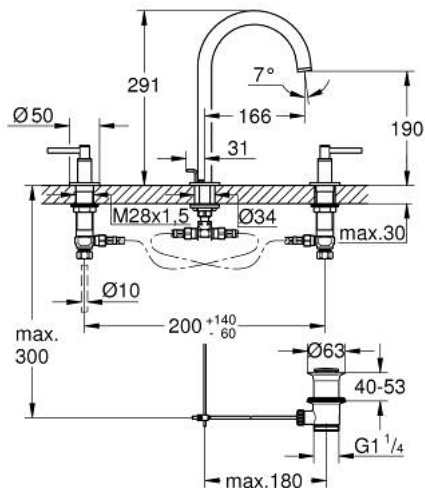

20 649 GN0 ATRIO THREE-HOLE BASIN MIXER 1/2" L-SIZE

PRODUCT DESCRIPTION

- Colour: brushed cool sunrise
- ceramic headparts 1/2", 90°
- GROHE LongLife finish
- GROHE EcoJoy - Less water, perfect flow
- maximum flow rate (at 3 bar): 5 l/min
- swivel tubular spout with mousseur and stop limiter
- adjustable swivel area 0° / 150° / 360°
- pop-up waste set 1 1/4"
- flexible connection hoses between spout and side valves
- with lever handles
- Two different sets of caps included. One set with "H" and "C" marking, one set without marking.

20 649 GN0 ATRIO THREE-HOLE BASIN MIXER 1/2" L-SIZE

SPARE PARTS, november 2022 – now

- 1: Lever handles (Spare part-nr. 14216GN0)
- 2: Ceramic headpart 1/2" (Spare part-nr. 45882000)
- 2.1: O-ring Ø 18.2 x Ø 1.7 (Spare part-nr. 0392400M)
- 3: Ceramic headpart 1/2" (Spare part-nr. 45883000)
- 3.1: O-ring Ø 18.2 x Ø 1.7 (Spare part-nr. 0392400M)
- 4: Coupling nut 1/2" (Spare part-nr. 1290100M)
- 4.1: Fibre seal Ø 18,5 x Ø 12 x 2 (Spare part-nr. 0138900M)
- 5: Spout (Spare part-nr. 101298GN00)
- 5.1: Laminar flow straightener (Spare part-nr. 48408000)
- 5.2: Safety ring (Spare part-nr. 4826600M)
- 5.3: Sealing washer (Spare part-nr. 0128500M)
- 6: Pop-up rod (Spare part-nr. 65196GN0)
- 7: Fixing clamp (Spare part-nr. 6554100M)
- 8: Flexible connection hose (Spare part-nr. 45704000)
- 9: Waste set 1 1/4" (Spare part-nr. 28910GN0)
- 9.1: Plug (Spare part-nr. 07182GN0)
- 9.2: Eccentric rod (Spare part-nr. 07052000)
- 10: Coupling nut 1/2" x 14.5 mm (Spare part-nr. 1290200M)*
- 11: Eccentric rod (Spare part-nr. 07341000)*