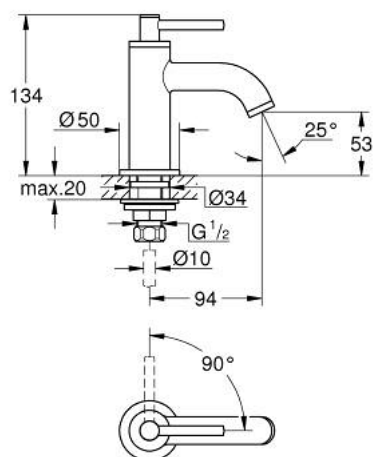

20 658 000 ATRIO PILLAR TAP 1/2"

PRODUCT DESCRIPTION

- Colour: chrome
- headpart 1/2" - 90°
- GROHE LongLife finish
- GROHE EcoJoy - Less water, perfect flow
- maximum flow rate (at 3 bar): 5 l/min
- rapid installation system
- mousseur
- fixed spout
- with lever handle

20 658 000 ATRIO PILLAR TAP 1/2"

SPARE PARTS, oktober 2021 – now

- 1: Lever handles (Spare part-nr. 14216000)
- 2: Ceramic headpart 1/2" (Spare part-nr. 45882000)
- 2.1: O-ring \varnothing 18.2 x \varnothing 1.7 (Spare part-nr. 0392400M)
- 3: Shank mounting kit (Spare part-nr. 45004000)
- 4: Laminar flow straightener (Spare part-nr. 48408000)
- 5: Coupling nut 1/2" (Spare part-nr. 1290100M)
- 5.1: Fibre seal \varnothing 18,5 x \varnothing 12 x 2 (Spare part-nr. 0138900M)
- 6: Coupling nut 1/2" x 14.5 mm (Spare part-nr. 1290200M)*