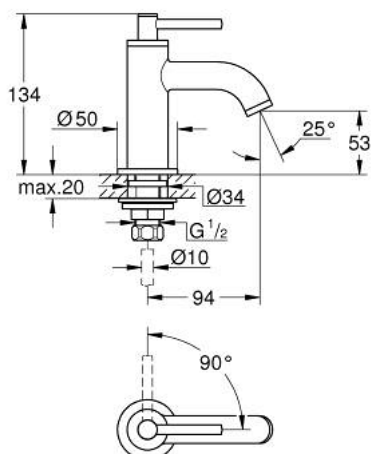

20 658 AL0 ATRIO PILLAR TAP 1/2"

PRODUCT DESCRIPTION

- Colour: brushed hard graphite
- headpart 1/2" - 90°
- GROHE LongLife finish
- GROHE EcoJoy - Less water, perfect flow
- maximum flow rate (at 3 bar): 5 l/min
- rapid installation system
- mousseur
- fixed spout
- with lever handle

20 658 AL0 ATRIO PILLAR TAP 1/2"

SPARE PARTS, oktober 2021 – now

- 1: Lever handles (Spare part-nr. 14216AL0)
- 2: Ceramic headpart 1/2" (Spare part-nr. 45882000)
- 2.1: O-ring \varnothing 18.2 x \varnothing 1.7 (Spare part-nr. 0392400M)
- 3: Shank mounting kit (Spare part-nr. 45004000)
- 4: Laminar flow straightener (Spare part-nr. 48408000)
- 5: Coupling nut 1/2" (Spare part-nr. 1290100M)
- 5.1: Fibre seal \varnothing 18,5 x \varnothing 12 x 2 (Spare part-nr. 0138900M)
- 6: Coupling nut 1/2" x 14.5 mm (Spare part-nr. 1290200M)*