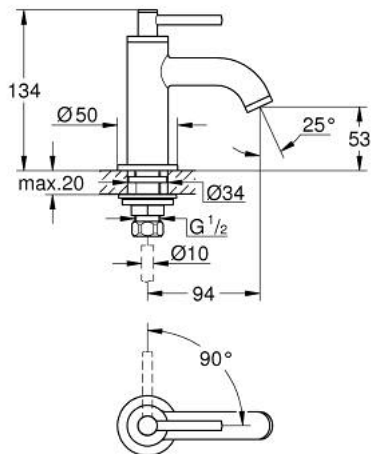

20 658 DA0 ATRIO PILLAR TAP 1/2"

PRODUCT DESCRIPTION

- Colour: warm sunset
- headpart 1/2" - 90°
- GROHE LongLife finish
- GROHE EcoJoy - Less water, perfect flow
- maximum flow rate (at 3 bar): 5 l/min
- rapid installation system
- mousseur
- fixed spout
- with lever handle

20 658 DA0 ATRIO PILLAR TAP 1/2"

SPARE PARTS, oktober 2021 – now

- 1: Lever handles (Spare part-nr. 14216DA0)
- 2: Ceramic headpart 1/2" (Spare part-nr. 45882000)
- 2.1: O-ring \varnothing 18.2 x \varnothing 1.7 (Spare part-nr. 0392400M)
- 3: Shank mounting kit (Spare part-nr. 45004000)
- 4: Laminar flow straightener (Spare part-nr. 48408000)
- 5: Coupling nut 1/2" (Spare part-nr. 1290100M)
- 5.1: Fibre seal \varnothing 18,5 x \varnothing 12 x 2 (Spare part-nr. 0138900M)
- 6: Coupling nut 1/2" x 14.5 mm (Spare part-nr. 1290200M)*