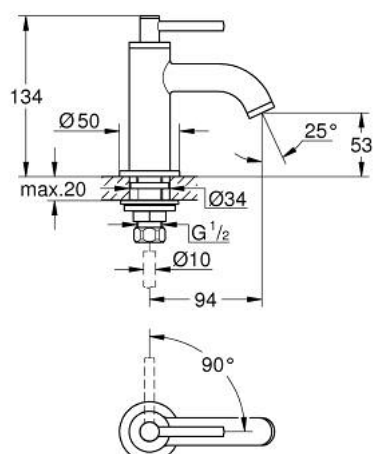

## 20 658 DL0 ATRIO PILLAR TAP 1/2"

### PRODUCT DESCRIPTION

- Colour: brushed warm sunset
- headpart 1/2" - 90°
- GROHE LongLife finish
- GROHE EcoJoy - Less water, perfect flow
- maximum flow rate (at 3 bar): 5 l/min
- rapid installation system
- mousseur
- fixed spout
- with lever handle

### SPARE PARTS, november 2022 – now

- 1: Lever handles (Spare part-nr. 14216DL0)
- 2: Ceramic headpart 1/2" (Spare part-nr. 45882000)
- 2.1: O-ring  $\varnothing$  18.2 x  $\varnothing$  1.7 (Spare part-nr. 0392400M)
- 3: Shank mounting kit (Spare part-nr. 45004000)
- 4: Laminar flow straightener (Spare part-nr. 48408000)
- 5: Coupling nut 1/2" (Spare part-nr. 1290100M)
- 5.1: Fibre seal  $\varnothing$  18,5 x  $\varnothing$  12 x 2 (Spare part-nr. 0138900M)
- 6: Coupling nut 1/2" x 14.5 mm (Spare part-nr. 1290200M)\*