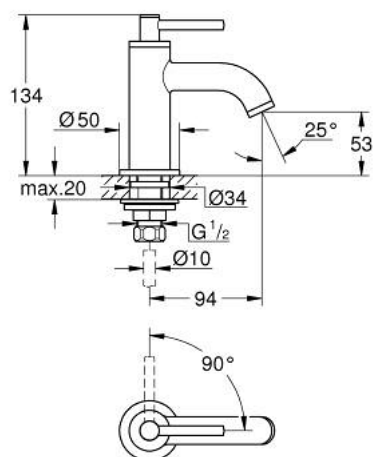

20 658 GL0 ATRIO PILLAR TAP 1/2"

PRODUCT DESCRIPTION

- Colour: cool sunrise
- headpart 1/2" - 90°
- GROHE LongLife finish
- GROHE EcoJoy - Less water, perfect flow
- maximum flow rate (at 3 bar): 5 l/min
- rapid installation system
- mousseur
- fixed spout
- with lever handle

20 658 GL0 ATRIO PILLAR TAP 1/2"

SPARE PARTS, oktober 2021 – now

- 1: Lever handles (Spare part-nr. 14216GL0)
- 2: Ceramic headpart 1/2" (Spare part-nr. 45882000)
- 2.1: O-ring \varnothing 18.2 x \varnothing 1.7 (Spare part-nr. 0392400M)
- 3: Shank mounting kit (Spare part-nr. 45004000)
- 4: Laminar flow straightener (Spare part-nr. 48408000)
- 5: Coupling nut 1/2" (Spare part-nr. 1290100M)
- 5.1: Fibre seal \varnothing 18,5 x \varnothing 12 x 2 (Spare part-nr. 0138900M)
- 6: Coupling nut 1/2" x 14.5 mm (Spare part-nr. 1290200M)*