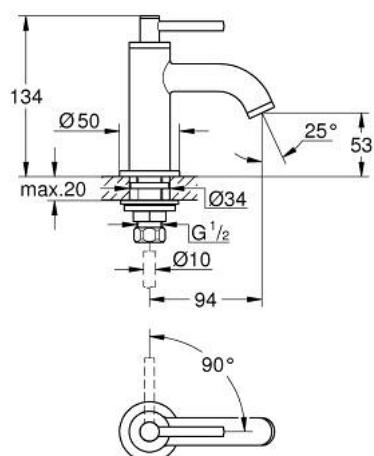

20 658 GN0 ATRIO PILLAR TAP 1/2"

PRODUCT DESCRIPTION

- Colour: brushed cool sunrise
- headpart 1/2" - 90°
- GROHE LongLife finish
- GROHE EcoJoy - Less water, perfect flow
- maximum flow rate (at 3 bar): 5 l/min
- rapid installation system
- mousseur
- fixed spout
- with lever handle

20 658 GN0 ATRIO PILLAR TAP 1/2"

SPARE PARTS, november 2022 – now

- 1: Lever handles (Spare part-nr. 14216GN0)
- 2: Ceramic headpart 1/2" (Spare part-nr. 45882000)
- 2.1: O-ring \varnothing 18.2 x \varnothing 1.7 (Spare part-nr. 0392400M)
- 3: Shank mounting kit (Spare part-nr. 45004000)
- 4: Laminar flow straightener (Spare part-nr. 48408000)
- 5: Coupling nut 1/2" (Spare part-nr. 1290100M)
- 5.1: Fibre seal \varnothing 18,5 x \varnothing 12 x 2 (Spare part-nr. 0138900M)
- 6: Coupling nut 1/2" x 14.5 mm (Spare part-nr. 1290200M)*