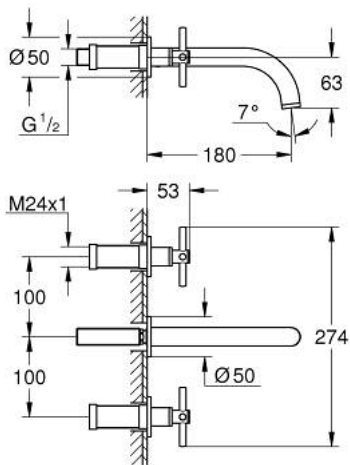

## 20 661 AL0 ATRIO THREE-HOLE BASIN MIXER M-SIZE

### PRODUCT DESCRIPTION

- Colour: brushed hard graphite
- wall mounted
- to be used with rough-in set 29 025 002
- valves hot/cold with ceramic headparts 1/2" - 90°
- GROHE LongLife finish
- GROHE EcoJoy - Less water, perfect flow
- maximum flow rate (at 3 bar): 5 l/min
- center distance 200 mm
- projection 180 mm
- with cross handles
- without roughing-in set 29 025 002 (please order separately)
- Two different sets of caps included. One set with "H" and "C" marking, one set without marking.

### SPARE PARTS, oktober 2021 – now

1: Extension for spindle (Spare part-nr. 45988000)

2: Cross handles (Spare part-nr. 14215AL0)

3: Spout (Spare part-nr. 101344AL00)

3.1: Laminar flow straightener (Spare part-nr. 48408000)

4: Connection nipple (Spare part-nr. 1013459990)