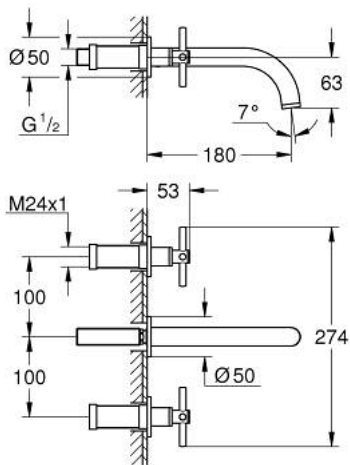

20 661 DC0 ATRIO THREE-HOLE BASIN MIXER M-SIZE

PRODUCT DESCRIPTION

- Colour: supersteel
- wall mounted
- to be used with rough-in set 29 025 002
- valves hot/cold with ceramic headparts 1/2" - 90°
- GROHE LongLife finish
- GROHE EcoJoy - Less water, perfect flow
- maximum flow rate (at 3 bar): 5 l/min
- center distance 200 mm
- projection 180 mm
- with cross handles
- without roughing-in set 29 025 002 (please order separately)
- Two different sets of caps included. One set with "H" and "C" marking, one set without marking.

20 661 DC0 ATRIO THREE-HOLE BASIN MIXER M-SIZE

SPARE PARTS, oktober 2021 – now

1: Extension for spindle (Spare part-nr. 45988000)

2: Cross handles (Spare part-nr. 14215DC0)

3: Spout (Spare part-nr. 101344DC00)

3.1: Laminar flow straightener (Spare part-nr. 48408000)

4: Connection nipple (Spare part-nr. 1013459990)