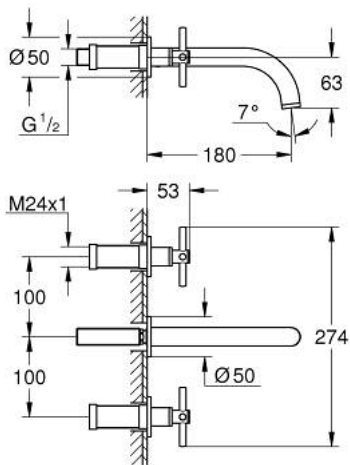

20 661 DL0 ATRIO THREE-HOLE BASIN MIXER M-SIZE

PRODUCT DESCRIPTION

- Colour: brushed warm sunset
- wall mounted
- to be used with rough-in set 29 025 002
- valves hot/cold with ceramic headparts $1/2^\circ - 90^\circ$
- GROHE LongLife finish
- GROHE EcoJoy - Less water, perfect flow
- maximum flow rate (at 3 bar): 5 l/min
- center distance 200 mm
- projection 180 mm
- with cross handles
- without roughing-in set 29 025 002 (please order separately)
- Two different sets of caps included. One set with "H" and "C" marking, one set without marking.

20 661 DL0 ATRIO THREE-HOLE BASIN MIXER M-SIZE

SPARE PARTS, november 2022 – now

1: Extension for spindle (Spare part-nr. 45988000)

2: Cross handles (Spare part-nr. 14215DL0)

3: Spout (Spare part-nr. 101344DL00)

3.1: Laminar flow straightener (Spare part-nr. 48408000)

4: Connection nipple (Spare part-nr. 1013459990)