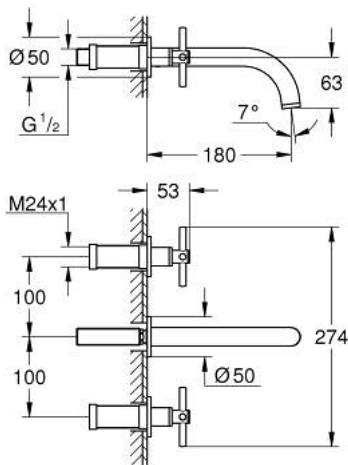

## 20 661 EN0 ATRIO THREE-HOLE BASIN MIXER M-SIZE

### PRODUCT DESCRIPTION

- Colour: brushed nickel
- wall mounted
- to be used with rough-in set 29 025 002
- valves hot/cold with ceramic headparts 1/2" - 90°
- GROHE LongLife finish
- GROHE EcoJoy - Less water, perfect flow
- maximum flow rate (at 3 bar): 5 l/min
- center distance 200 mm
- projection 180 mm
- with cross handles
- without roughing-in set 29 025 002 (please order separately)
- Two different sets of caps included. One set with "H" and "C" marking, one set without marking.

### SPARE PARTS, oktober 2021 – now

1: Extension for spindle (Spare part-nr. 45988000)

2: Cross handles (Spare part-nr. 14215EN0)

3: Spout (Spare part-nr. 101344EN00)

3.1: Laminar flow straightener (Spare part-nr. 48408000)

4: Connection nipple (Spare part-nr. 1013459990)