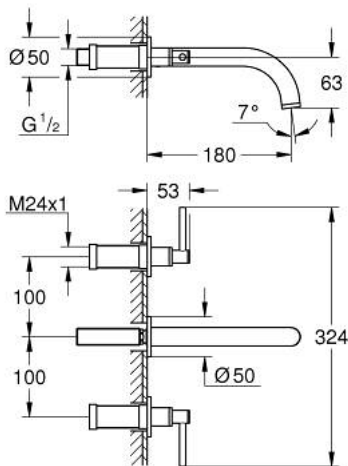

## 20 662 000 ATRIO THREE-HOLE BASIN MIXER 1/2" M-SIZE

### PRODUCT DESCRIPTION

- Colour: chrome
- wall mounted
- to be used with rough-in set 29 025 002
- valves hot/cold with ceramic headparts 1/2" - 90°
- GROHE LongLife finish
- GROHE EcoJoy - Less water, perfect flow
- maximum flow rate (at 3 bar): 5 l/min
- center distance 200 mm
- projection 180 mm
- with lever handles
- without roughing-in set 29 025 002 (please order separately)
- Two different sets of caps included. One set with "H" and "C" marking, one set without marking.

20 662 000 **ATRIO THREE-HOLE BASIN MIXER 1/2"**  
**M-SIZE**

**SPARE PARTS**, oktober 2021 – now

1: Extension for spindle (Spare part-nr. 45988000)

2: Lever handles (Spare part-nr. 14216000)

3: Spout (Spare part-nr. 1013440000)

3.1: Laminar flow straightener (Spare part-nr. 48408000)

4: Connection nipple (Spare part-nr. 1013459990)