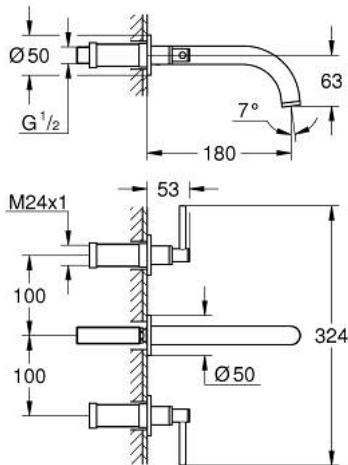

20 662 AL0 ATRIO THREE-HOLE BASIN MIXER 1/2" M-SIZE

PRODUCT DESCRIPTION

- Colour: brushed hard graphite
- wall mounted
- to be used with rough-in set 29 025 002
- valves hot/cold with ceramic headparts 1/2" - 90°
- GROHE LongLife finish
- GROHE EcoJoy - Less water, perfect flow
- maximum flow rate (at 3 bar): 5 l/min
- center distance 200 mm
- projection 180 mm
- with lever handles
- without roughing-in set 29 025 002 (please order separately)
- Two different sets of caps included. One set with "H" and "C" marking, one set without marking.

20 662 AL0 ATRIO THREE-HOLE BASIN MIXER 1/2" M-SIZE

SPARE PARTS, oktober 2021 – now

1: Extension for spindle (Spare part-nr. 45988000)

2: Lever handles (Spare part-nr. 14216AL0)

3: Spout (Spare part-nr. 101344AL00)

3.1: Laminar flow straightener (Spare part-nr. 48408000)

4: Connection nipple (Spare part-nr. 1013459990)