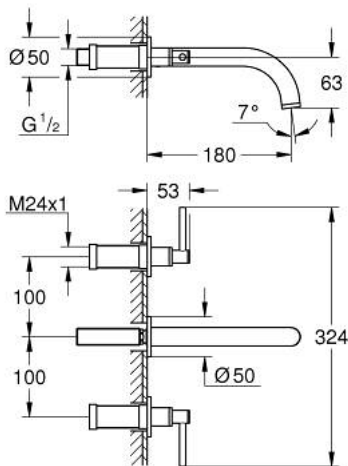

20 662 DA0 ATRIO THREE-HOLE BASIN MIXER 1/2" M-SIZE

PRODUCT DESCRIPTION

- Colour: warm sunset
- wall mounted
- to be used with rough-in set 29 025 002
- valves hot/cold with ceramic headparts 1/2" - 90°
- GROHE LongLife finish
- GROHE EcoJoy - Less water, perfect flow
- maximum flow rate (at 3 bar): 5 l/min
- center distance 200 mm
- projection 180 mm
- with lever handles
- without roughing-in set 29 025 002 (please order separately)
- Two different sets of caps included. One set with "H" and "C" marking, one set without marking.

20 662 DA0 **ATRIO THREE-HOLE BASIN MIXER 1/2"**
M-SIZE

SPARE PARTS, oktober 2021 – now

1: Extension for spindle (Spare part-nr. 45988000)

2: Lever handles (Spare part-nr. 14216DA0)

3: Spout (Spare part-nr. 101344DA00)

3.1: Laminar flow straightener (Spare part-nr. 48408000)

4: Connection nipple (Spare part-nr. 1013459990)