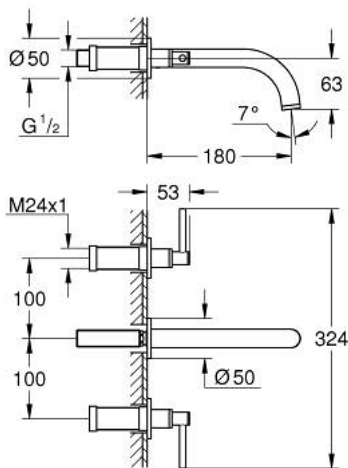

## 20 662 DC0 ATRIO THREE-HOLE BASIN MIXER 1/2" M-SIZE

### PRODUCT DESCRIPTION

- Colour: supersteel
- wall mounted
- to be used with rough-in set 29 025 002
- valves hot/cold with ceramic headparts 1/2" - 90°
- GROHE LongLife finish
- GROHE EcoJoy - Less water, perfect flow
- maximum flow rate (at 3 bar): 5 l/min
- center distance 200 mm
- projection 180 mm
- with lever handles
- without roughing-in set 29 025 002 (please order separately)
- Two different sets of caps included. One set with "H" and "C" marking, one set without marking.

4: Connection nipple (Spare part-nr. 1013459990)