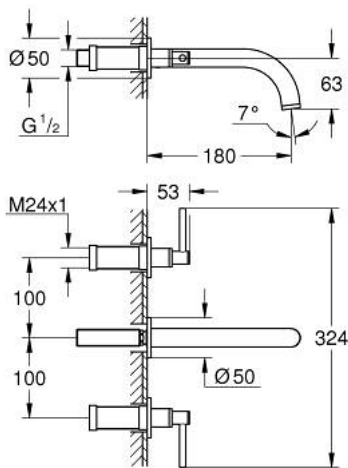

20 662 DL0 ATRIO THREE-HOLE BASIN MIXER 1/2" M-SIZE

PRODUCT DESCRIPTION

- Colour: brushed warm sunset
- wall mounted
- to be used with rough-in set 29 025 002
- valves hot/cold with ceramic headparts 1/2" - 90°
- GROHE LongLife finish
- GROHE EcoJoy - Less water, perfect flow
- maximum flow rate (at 3 bar): 5 l/min
- center distance 200 mm
- projection 180 mm
- with lever handles
- without roughing-in set 29 025 002 (please order separately)
- Two different sets of caps included. One set with "H" and "C" marking, one set without marking.

20 662 DL0 **ATRIO THREE-HOLE BASIN MIXER 1/2"**
M-SIZE

SPARE PARTS, november 2022 – now

1: Extension for spindle (Spare part-nr. 45988000)

2: Lever handles (Spare part-nr. 14216DL0)

3: Spout (Spare part-nr. 101344DL00)

3.1: Laminar flow straightener (Spare part-nr. 48408000)

4: Connection nipple (Spare part-nr. 1013459990)