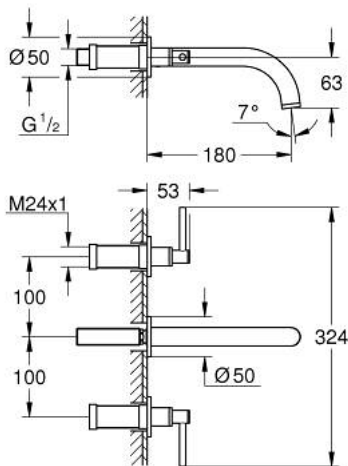

## 20 662 GL0 ATRIO THREE-HOLE BASIN MIXER 1/2" M-SIZE

### PRODUCT DESCRIPTION

- Colour: cool sunrise
- wall mounted
- to be used with rough-in set 29 025 002
- valves hot/cold with ceramic headparts 1/2" - 90°
- GROHE LongLife finish
- GROHE EcoJoy - Less water, perfect flow
- maximum flow rate (at 3 bar): 5 l/min
- center distance 200 mm
- projection 180 mm
- with lever handles
- without roughing-in set 29 025 002 (please order separately)
- Two different sets of caps included. One set with "H" and "C" marking, one set without marking.

### SPARE PARTS, oktober 2021 – now

1: Extension for spindle (Spare part-nr. 45988000)

2: Lever handles (Spare part-nr. 14216GL0)

3: Spout (Spare part-nr. 101344GL00)

3.1: Laminar flow straightener (Spare part-nr. 48408000)

4: Connection nipple (Spare part-nr. 1013459990)