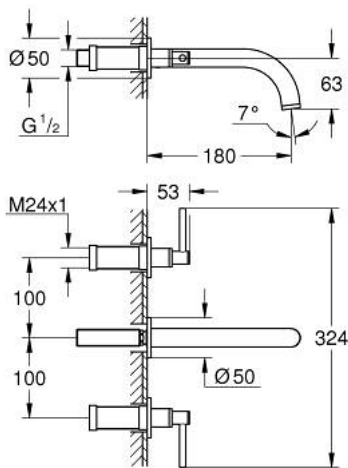

## 20 662 GN0 ATRIO THREE-HOLE BASIN MIXER 1/2" M-SIZE

### PRODUCT DESCRIPTION

- Colour: brushed cool sunrise
- wall mounted
- to be used with rough-in set 29 025 002
- valves hot/cold with ceramic headparts 1/2" - 90°
- GROHE LongLife finish
- GROHE EcoJoy - Less water, perfect flow
- maximum flow rate (at 3 bar): 5 l/min
- center distance 200 mm
- projection 180 mm
- with lever handles
- without roughing-in set 29 025 002 (please order separately)
- Two different sets of caps included. One set with "H" and "C" marking, one set without marking.

20 662 GN0 **ATRIO THREE-HOLE BASIN MIXER 1/2"**  
**M-SIZE**

**SPARE PARTS**, november 2022 – now

1: Extension for spindle (Spare part-nr. 45988000)

2: Lever handles (Spare part-nr. 14216GN0)

3: Spout (Spare part-nr. 101344GN00)

3.1: Laminar flow straightener (Spare part-nr. 48408000)

4: Connection nipple (Spare part-nr. 1013459990)