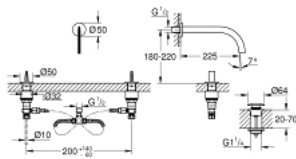

## 20 665 SD0 ATRIO ICON 3D 3-HOLE WALL-MOUNT BASIN MIXER

### PRODUCT DESCRIPTION

- Colour: stainless steel
- GROHE EcoJoy - Less water, perfect flow
- maximum flow rate (at 3 bar): 5 l/min
- open spout for pure laminar water flow
- red and blue markings on handles for hot and cold water
- valves hot/cold with ceramic headparts
- pressure-proof flexible connection hoses between spout and side valves
- projection 235 mm
- technical data
- flow pressure min 0.5 bar
- recommended pressure 1.0 - 5.0 bar
- if static pressure is more than 5 bar fit pressure reducer
- avoid major pressure differences between cold and hot water supply
- max. temperature hot water inlet: 80°C
- recommended temperature hot water inlet (energy saving): 60°C