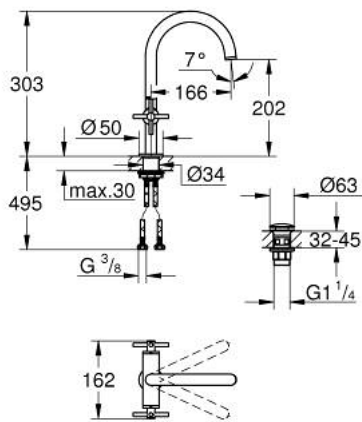

21 019 003 **ATRIO ONE-HOLE BASIN MIXER, 1/2"**
L-SIZE

PRODUCT DESCRIPTION

- Colour: chrome
- ceramic headparts 1/2", 90°
- GROHE LongLife finish
- 5.7 l/min laminar mousseur
- rapid installation system
- swivel tubular spout with mousseur and stop limiter
- push-open waste set 1 1/4"
- flexible connection hoses
- with cross handles
- Two different sets of caps included. One set with "H" and "C" marking, one set without marking.

21 019 003 **ATRIO ONE-HOLE BASIN MIXER, 1/2"**
L-SIZE

SPARE PARTS, avgust 2018 – now

- 1: Cross handles (Spare part-nr. 18026003)
- 2: Ceramic headpart 1/2" (Spare part-nr. 45883000)
- 2.1: O-ring Ø 18.2 x Ø 1.7 (Spare part-nr. 0392400M)
- 3: Sealing washer (Spare part-nr. 0128500M)
- 4: Safety ring (Spare part-nr. 4826600M)
- 5: Laminar flow straightener (Spare part-nr. 48408000)
- 6: Shank fastening assembly (Spare part-nr. 48384000)
- 7: Waste set with push-open plug (Spare part-nr. 65807000)
- 8: Ceramic headpart 1/2" (Spare part-nr. 45882000)
- 8.1: O-ring Ø 18.2 x Ø 1.7 (Spare part-nr. 0392400M)