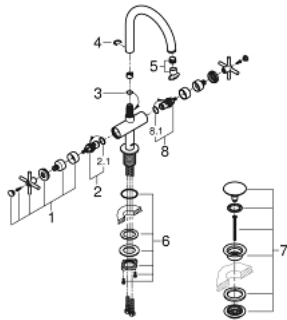

21 019 003 **ATRIO ONE-HOLE BASIN MIXER, 1/2"**
L-SIZE

PRODUCT DESCRIPTION

- Colour: chrome
- ceramic headparts 1/2", 90°
- GROHE LongLife finish
- 5.7 l/min laminar mousseur
- rapid installation system
- swivel tubular spout with mousseur and stop limiter
- push-open waste set 1 1/4"
- flexible connection hoses
- with cross handles
- Two different sets of caps included. One set with "H" and "C" marking, one set without marking.

21 019 003 **ATRIO ONE-HOLE BASIN MIXER, 1/2"**
L-SIZE

SPARE PARTS, avgust 2018 – now

- 1: Cross handles (Spare part-nr. 18026003)
- 2: Ceramic headpart 1/2" (Spare part-nr. 45883000)
- 2.1: O-ring Ø 18.2 x Ø 1.7 (Spare part-nr. 0392400M)
- 3: Sealing washer (Spare part-nr. 0128500M)
- 4: Safety ring (Spare part-nr. 4826600M)
- 5: Laminar flow straightener (Spare part-nr. 48408000)
- 6: Shank fastening assembly (Spare part-nr. 48384000)
- 7: Waste set with push-open plug (Spare part-nr. 65807000)
- 8: Ceramic headpart 1/2" (Spare part-nr. 45882000)
- 8.1: O-ring Ø 18.2 x Ø 1.7 (Spare part-nr. 0392400M)