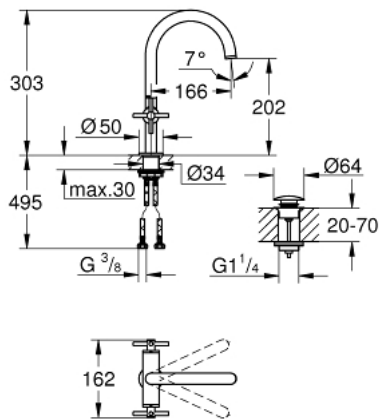

21 019 AL3 ATRIO ONE-HOLE BASIN MIXER, 1/2" L-SIZE

PRODUCT DESCRIPTION

- Colour: brushed hard graphite
- ceramic headparts 1/2", 90°
- GROHE LongLife finish
- 5.7 l/min laminar mousseur
- rapid installation system
- swivel tubular spout with mousseur and stop limiter
- push-open waste set 1 1/4"
- flexible connection hoses
- with cross handles
- Two different sets of caps included. One set with "H" and "C" marking, one set without marking.

21 019 AL3 **ATRIO ONE-HOLE BASIN MIXER, 1/2"**
L-SIZE

SPARE PARTS, avgust 2018 – now

- 1: Cross handles (Spare part-nr. 18026AL3)
- 2: Ceramic headpart 1/2" (Spare part-nr. 45883000)
- 2.1: O-ring Ø 18.2 x Ø 1.7 (Spare part-nr. 0392400M)
- 3: Sealing washer (Spare part-nr. 0128500M)
- 4: Safety ring (Spare part-nr. 4826600M)
- 5: Laminar flow straightener (Spare part-nr. 48408000)
- 6: Shank fastening assembly (Spare part-nr. 48384000)
- 7: Waste set with push-open plug (Spare part-nr. 65807AL0)
- 8: Ceramic headpart 1/2" (Spare part-nr. 45882000)
- 8.1: O-ring Ø 18.2 x Ø 1.7 (Spare part-nr. 0392400M)