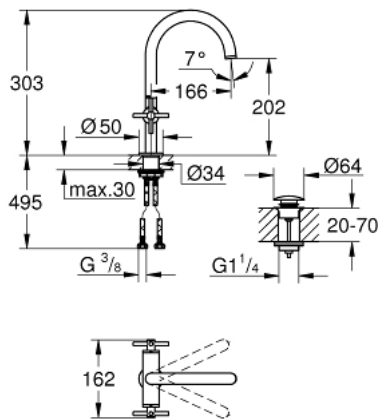

## 21 019 AL3 ATRIO ONE-HOLE BASIN MIXER, 1/2" L-SIZE

### PRODUCT DESCRIPTION

- Colour: brushed hard graphite
- ceramic headparts 1/2", 90°
- GROHE LongLife finish
- GROHE EcoJoy 5.7 l/min laminar mousseur
- rapid installation system
- swivel tubular spout with mousseur and stop limiter
- push-open waste set 1 1/4"
- flexible connection hoses
- with cross handles
- Two different sets of caps included. One set with "H" and "C" marking, one set without marking.

21 019 AL3 **ATRIO ONE-HOLE BASIN MIXER, 1/2"**  
**L-SIZE**

**SPARE PARTS**, avgust 2018 – now

- 1: Cross handles (Spare part-nr. 18026AL3)
- 2: Ceramic headpart 1/2" (Spare part-nr. 45883000)
- 2.1: O-ring  $\varnothing$  18.2 x  $\varnothing$  1.7 (Spare part-nr. 0392400M)
- 3: Sealing washer (Spare part-nr. 0128500M)
- 4: Safety ring (Spare part-nr. 4826600M)
- 5: Laminar flow straightener (Spare part-nr. 48408000)
- 6: Shank fastening assembly (Spare part-nr. 48384000)
- 7: Waste set with push-open plug (Spare part-nr. 65807AL0)
- 8: Ceramic headpart 1/2" (Spare part-nr. 45882000)
- 8.1: O-ring  $\varnothing$  18.2 x  $\varnothing$  1.7 (Spare part-nr. 0392400M)