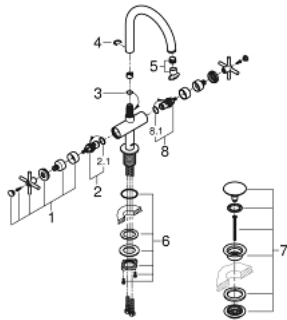

## 21 019 AL3 ATRIO ONE-HOLE BASIN MIXER, 1/2" L-SIZE

### PRODUCT DESCRIPTION

- Colour: brushed hard graphite
- ceramic headparts 1/2", 90°
- GROHE LongLife finish
- GROHE EcoJoy 5.7 l/min laminar mousseur
- rapid installation system
- swivel tubular spout with mousseur and stop limiter
- push-open waste set 1 1/4"
- flexible connection hoses
- with cross handles
- Two different sets of caps included. One set with "H" and "C" marking, one set without marking.

21 019 AL3 **ATRIO ONE-HOLE BASIN MIXER, 1/2"**  
**L-SIZE**

**SPARE PARTS**, avgust 2018 – now

- 1: Cross handles (Spare part-nr. 18026AL3)
- 2: Ceramic headpart 1/2" (Spare part-nr. 45883000)
- 2.1: O-ring  $\varnothing$  18.2 x  $\varnothing$  1.7 (Spare part-nr. 0392400M)
- 3: Sealing washer (Spare part-nr. 0128500M)
- 4: Safety ring (Spare part-nr. 4826600M)
- 5: Laminar flow straightener (Spare part-nr. 48408000)
- 6: Shank fastening assembly (Spare part-nr. 48384000)
- 7: Waste set with push-open plug (Spare part-nr. 65807AL0)
- 8: Ceramic headpart 1/2" (Spare part-nr. 45882000)
- 8.1: O-ring  $\varnothing$  18.2 x  $\varnothing$  1.7 (Spare part-nr. 0392400M)