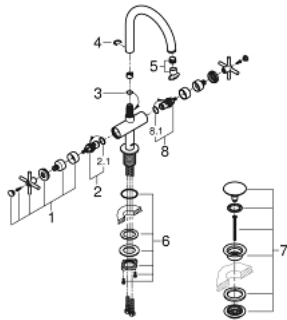

21 019 AL3 **ATRIO ONE-HOLE BASIN MIXER, 1/2"**
L-SIZE

SPARE PARTS, avgust 2018 – now

- 1: Cross handles (Spare part-nr. 18026AL3)
- 2: Ceramic headpart 1/2" (Spare part-nr. 45883000)
- 2.1: O-ring $\varnothing$ 18.2 x $\varnothing$ 1.7 (Spare part-nr. 0392400M)
- 3: Sealing washer (Spare part-nr. 0128500M)
- 4: Safety ring (Spare part-nr. 4826600M)
- 5: Laminar flow straightener (Spare part-nr. 48408000)
- 6: Shank fastening assembly (Spare part-nr. 48384000)
- 7: Waste set with push-open plug (Spare part-nr. 65807AL0)
- 8: Ceramic headpart 1/2" (Spare part-nr. 45882000)
- 8.1: O-ring $\varnothing$ 18.2 x $\varnothing$ 1.7 (Spare part-nr. 0392400M)