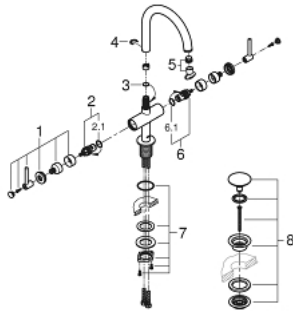

21 022 003 **ATRIO ONE-HOLE BASIN MIXER, 1/2"**
L-SIZE

SPARE PARTS, april 2017 – now

- 1: Lever handles (Spare part-nr. 18027003)
- 2: Ceramic headpart 1/2" (Spare part-nr. 45883000)
- 2.1: O-ring \varnothing 18.2 x \varnothing 1.7 (Spare part-nr. 0392400M)
- 3: Sealing washer (Spare part-nr. 0128500M)
- 4: Safety ring (Spare part-nr. 4826600M)
- 5: Laminar flow straightener (Spare part-nr. 48408000)
- 6: Ceramic headpart 1/2" (Spare part-nr. 45882000)
- 6.1: O-ring \varnothing 18.2 x \varnothing 1.7 (Spare part-nr. 0392400M)
- 7: Shank fastening assembly (Spare part-nr. 48384000)
- 8: Waste set with push-open plug (Spare part-nr. 65807000)