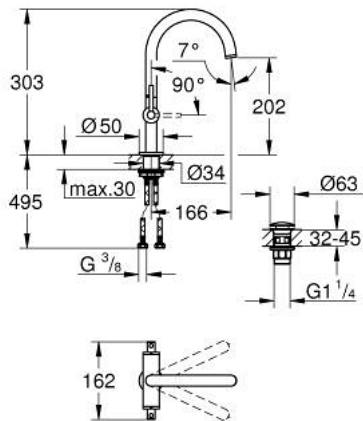

21 022 AL3 ATRIO ONE-HOLE BASIN MIXER, 1/2" L-SIZE

PRODUCT DESCRIPTION

- Colour: brushed hard graphite
- ceramic headparts 1/2", 90°
- GROHE LongLife finish
- GROHE EcoJoy 5.7 l/min laminar mousseur
- rapid installation system
- swivel tubular spout with mousseur and stop limiter
- push-open waste set 1 1/4"
- flexible connection hoses
- with lever handles
- Two different sets of caps included. One set with "H" and "C" marking, one set without marking.

21 022 AL3 **ATRIO ONE-HOLE BASIN MIXER, 1/2"**
L-SIZE

SPARE PARTS, april 2017 – now

- 1: Lever handles (Spare part-nr. 18027AL3)
- 2: Ceramic headpart 1/2" (Spare part-nr. 45883000)
- 2.1: O-ring \varnothing 18.2 x \varnothing 1.7 (Spare part-nr. 0392400M)
- 3: Sealing washer (Spare part-nr. 0128500M)
- 4: Safety ring (Spare part-nr. 4826600M)
- 5: Laminar flow straightener (Spare part-nr. 48408000)
- 6: Ceramic headpart 1/2" (Spare part-nr. 45882000)
- 6.1: O-ring \varnothing 18.2 x \varnothing 1.7 (Spare part-nr. 0392400M)
- 7: Shank fastening assembly (Spare part-nr. 48384000)
- 8: Waste set with push-open plug (Spare part-nr. 65807AL0)