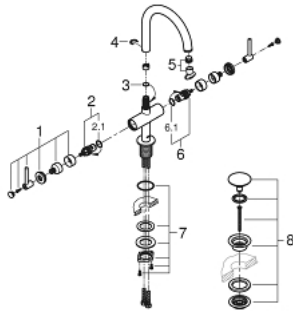

21 022 AL3 ATRIO ONE-HOLE BASIN MIXER, 1/2" L-SIZE

PRODUCT DESCRIPTION

- Colour: brushed hard graphite
- ceramic headparts 1/2", 90°
- GROHE LongLife finish
- GROHE EcoJoy 5.7 l/min laminar mousseur
- rapid installation system
- swivel tubular spout with mousseur and stop limiter
- push-open waste set 1 1/4"
- flexible connection hoses
- with lever handles
- Two different sets of caps included. One set with "H" and "C" marking, one set without marking.

21 022 AL3 **ATRIO ONE-HOLE BASIN MIXER, 1/2"**
L-SIZE

SPARE PARTS, april 2017 – now

- 1: Lever handles (Spare part-nr. 18027AL3)
- 2: Ceramic headpart 1/2" (Spare part-nr. 45883000)
- 2.1: O-ring \varnothing 18.2 x \varnothing 1.7 (Spare part-nr. 0392400M)
- 3: Sealing washer (Spare part-nr. 0128500M)
- 4: Safety ring (Spare part-nr. 4826600M)
- 5: Laminar flow straightener (Spare part-nr. 48408000)
- 6: Ceramic headpart 1/2" (Spare part-nr. 45882000)
- 6.1: O-ring \varnothing 18.2 x \varnothing 1.7 (Spare part-nr. 0392400M)
- 7: Shank fastening assembly (Spare part-nr. 48384000)
- 8: Waste set with push-open plug (Spare part-nr. 65807AL0)