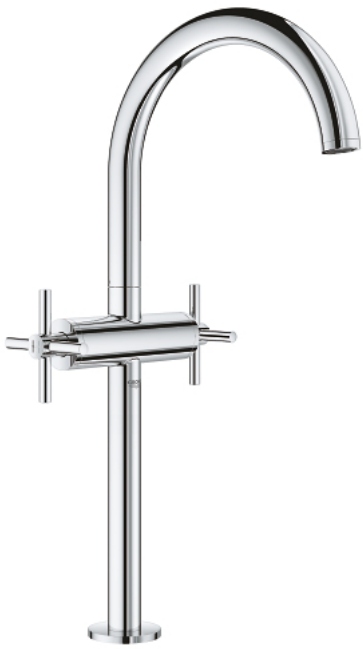

21 044 003 ATRIO ONE-HOLE BASIN MIXER, 1/2" XL-SIZE

PRODUCT DESCRIPTION

- Colour: chrome
- for free-standing basins
- ceramic headparts 1/2", 90°
- GROHE LongLife finish
- 5.7 l/min laminar mousseur
- rapid installation system
- swivel tubular spout with mousseur and stop limiter
- push-open waste set 1 1/4"
- flexible connection hoses
- with cross handles
- Two different sets of caps included. One set with "H" and "C" marking, one set without marking.

21 044 003 **ATRIO ONE-HOLE BASIN MIXER, 1/2"**
XL-SIZE

SPARE PARTS, august 2018 – now

- 1: Cross handles (Spare part-nr. 18026003)
- 2: Ceramic headpart 1/2" (Spare part-nr. 45883000)
- 2.1: O-ring \varnothing 18.2 x \varnothing 1.7 (Spare part-nr. 0392400M)
- 3: Sealing washer (Spare part-nr. 0128500M)
- 4: Safety ring (Spare part-nr. 4826600M)
- 5: Laminar flow straightener (Spare part-nr. 48408000)
- 6: Shank fastening assembly (Spare part-nr. 48384000)
- 7: Waste set with push-open plug (Spare part-nr. 65807000)
- 8: Ceramic headpart 1/2" (Spare part-nr. 45882000)
- 8.1: O-ring \varnothing 18.2 x \varnothing 1.7 (Spare part-nr. 0392400M)