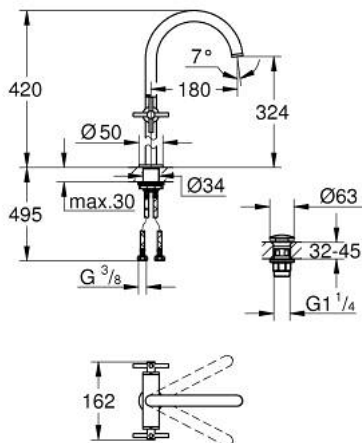

21 044 003 ATRIO ONE-HOLE BASIN MIXER, 1/2" XL-SIZE

PRODUCT DESCRIPTION

- Colour: chrome
- for free-standing basins
- ceramic headparts 1/2", 90°
- GROHE LongLife finish
- 5.7 l/min laminar mousseur
- rapid installation system
- swivel tubular spout with mousseur and stop limiter
- push-open waste set 1 1/4"
- flexible connection hoses
- with cross handles
- Two different sets of caps included. One set with "H" and "C" marking, one set without marking.

21 044 003 **ATRIO ONE-HOLE BASIN MIXER, 1/2"**
XL-SIZE

SPARE PARTS, august 2018 – now

- 1: Cross handles (Spare part-nr. 18026003)
- 2: Ceramic headpart 1/2" (Spare part-nr. 45883000)
- 2.1: O-ring \varnothing 18.2 x \varnothing 1.7 (Spare part-nr. 0392400M)
- 3: Sealing washer (Spare part-nr. 0128500M)
- 4: Safety ring (Spare part-nr. 4826600M)
- 5: Laminar flow straightener (Spare part-nr. 48408000)
- 6: Shank fastening assembly (Spare part-nr. 48384000)
- 7: Waste set with push-open plug (Spare part-nr. 65807000)
- 8: Ceramic headpart 1/2" (Spare part-nr. 45882000)
- 8.1: O-ring \varnothing 18.2 x \varnothing 1.7 (Spare part-nr. 0392400M)