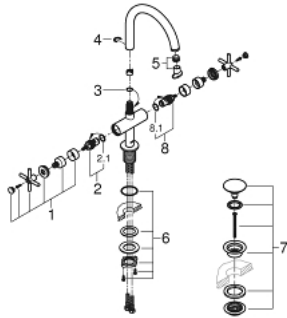

21 044 003 ATRIO ONE-HOLE BASIN MIXER, 1/2" XL-SIZE

PRODUCT DESCRIPTION

- Colour: chrome
- for free-standing basins
- ceramic headparts 1/2", 90°
- GROHE LongLife finish
- 5.7 l/min laminar mousseur
- rapid installation system
- swivel tubular spout with mousseur and stop limiter
- push-open waste set 1 1/4"
- flexible connection hoses
- with cross handles
- Two different sets of caps included. One set with "H" and "C" marking, one set without marking.

21 044 003 **ATRIO ONE-HOLE BASIN MIXER, 1/2"**
XL-SIZE

SPARE PARTS, august 2018 – now

- 1: Cross handles (Spare part-nr. 18026003)
- 2: Ceramic headpart 1/2" (Spare part-nr. 45883000)
- 2.1: O-ring \varnothing 18.2 x \varnothing 1.7 (Spare part-nr. 0392400M)
- 3: Sealing washer (Spare part-nr. 0128500M)
- 4: Safety ring (Spare part-nr. 4826600M)
- 5: Laminar flow straightener (Spare part-nr. 48408000)
- 6: Shank fastening assembly (Spare part-nr. 48384000)
- 7: Waste set with push-open plug (Spare part-nr. 65807000)
- 8: Ceramic headpart 1/2" (Spare part-nr. 45882000)
- 8.1: O-ring \varnothing 18.2 x \varnothing 1.7 (Spare part-nr. 0392400M)